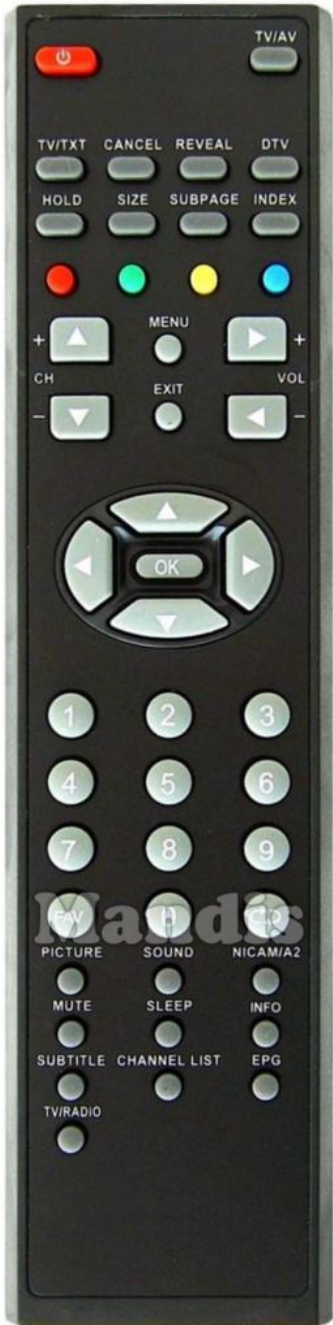

Original	Replacement
 Power	 Power
 TV / AV	 AV / Input / RDS
 TV / TXT	 Text / Goto
 Cancel	 Shift + Exit / Cancel / Clear
 Reveal	 Display / Media
 DTV	 Setup / OPT /
 Hold	 Stop / Hold
 Size	 Zoom / Size
 Subpage	 Eject / Surround
 Index	 D.Menu / Top
 Red	 Red / Netflix / Search
 Green	 Green / APP / Repeat
 Yellow	 Yellow / YouTube / Repeat
 Blue	 Blue / Prime Video / Random
 CH +	 CH+ / Page+
 Menu	 Menu / Home
 Vol +	 Vol+

Original	Replacement
 CH -	 CH- / Page-
 Exit	 Exit / Cancel / Clear
 Vol -	 Vol-
 Up	 Up
 Left	 Left
 OK	 OK
 Right	 Right
 Down	 Down
 1	 1
 2	 2
 3	 3
 4	 4
 5	 5
 6	 6
 7	 7
 8	 8
 9	 9

Original	Replacement	Original	Replacement
	FAV		Fav / Marker / PC
	0		0
	Recall		Back / Return
	Picture		Picture / Format
	Sound		Sound / Title
	Nicam / A2		Audio / Lang I/II
	Mute		Mute / Dimmer
	Sleep		Sleep / Timer
	Info		Info / Angle
	Subtitle		Subtitle / EQ
	Channel List		Smart / List
	EPG		Guide / EPG / -/--
	TV / Radio		TV/Radio /