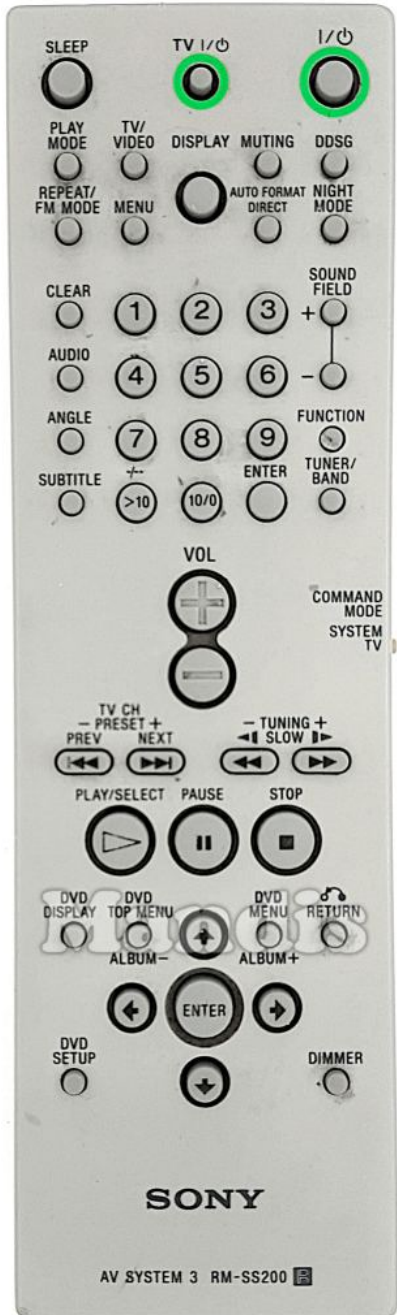

Original	Replacement	Original	Replacement
	Power		Power
	Sleep		Sleep
	Play Mode		Shift + Play
	Tv/Video		TV/R
	Repeat Mode		Text
	Menu		Smart
	Display		Info
	Muting		Mute
	Auto Format		List
	Night Mode		AV
	Clear		Exit
	Audio		Dual
	Angle		Red
	Subtitle		Subt
	1		1
	2		2
	3		3
	4		4
	5		5
	6		6
	7		7
	8		8
	9		9
	10/0		0
	>10 / -/--		Guide
	Enter		Pre Ch
	Sound Field+		Ch +
	Sound Field-		Ch -
	Function		Media
	Tuner Band		Format
	Vol+		Vol +
	Vol-		Vol -
	I<</Preset-		I<<
	>>I/Preset+		>>I

	Original	Replacement	Original	Replacement
	<</>I Slow/Tune-		<<	
	Tuning+/Slow		>>	
	Play		Play	
	Pause		Pause	
	Stop		Stop	
	DVD Display		Shift + Info	
	DVD Top		Menu	
	DVD Menu /		D. Menu	
	Return		Back	
	Up		Up	
	Left		Left	
	Enter		Ok	
	Right		Right	
	Down		Down	
	DVD Setup		Options	
	Dimmer		Blue	

	Original	Replacement	Original	Replacement
	Power			
	1			
	2			
	3			
	4			
	5			
	6			
	7			
	8			
	9			
	0			
	-/--			
	TV Vol+			
	TV Vol-			
	TV CH+			
	TV CH-			
	Tv/Video			