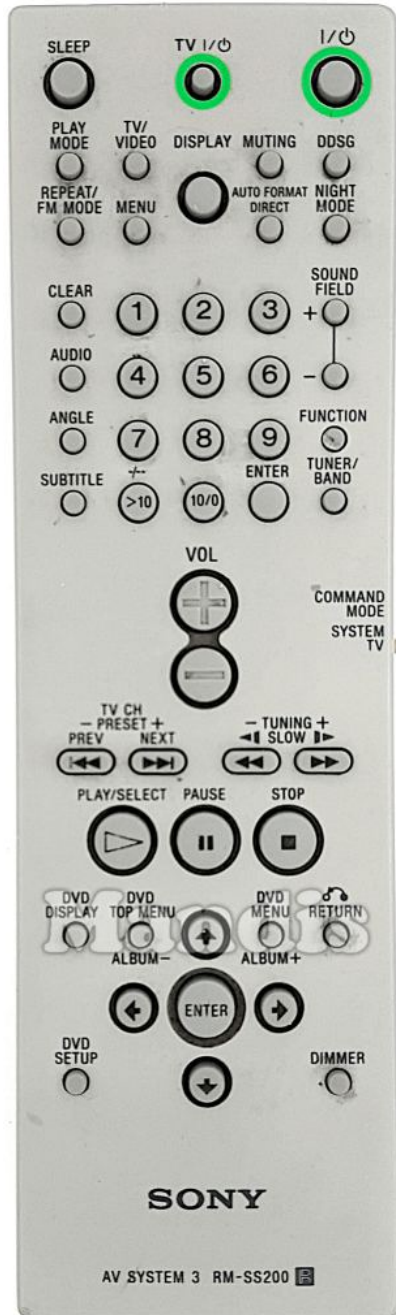

Original	Replacement	Original	Replacement
	Power		Power
	Sleep		Sleep
	Play Mode		Shift + Play
	Tv/Video		TV/R
	Repeat Mode		Text
	Menu		Smart
	Display		Info
	Muting		Mute
	Auto Format		List
	Night Mode		AV
	Clear		Exit
	Audio		Dual
	Angle		Red
	Subtitle		Subt
	1		1
	2		2
	3		3
	4		4
	5		5
	6		6
	7		7
	8		8
	9		9
	10/0		0
	>10 / -/--		Guide
	Enter		Pre Ch
	Sound Field+		Ch +
	Sound Field-		Ch -
	Function		Media
	Tuner Band		Format
	Vol+		Vol +
	Vol-		Vol -
	I<</Preset-		I<<
	>>I/Preset+		>>I

	Original	Replacement	Original	Replacement
	<</>I Slow/Tune-		<<	
	Tuning+/Slow		>>	
	Play		Play	
	Pause		Pause	
	Stop		Stop	
	DVD Display		Shift + Info	
	DVD Top		Menu	
	DVD Menu /		D. Menu	
	Return		Back	
	Up		Up	
	Left		Left	
	Enter		Ok	
	Right		Right	
	Down		Down	
	DVD Setup		Options	
	Dimmer		Blue	

	Original	Replacement	Original	Replacement
	Power			
	1			
	2			
	3			
	4			
	5			
	6			
	7			
	8			
	9			
	0			
	-/--			
	TV Vol+			
	TV Vol-			
	TV CH+			
	TV CH-			
	Tv/Video			