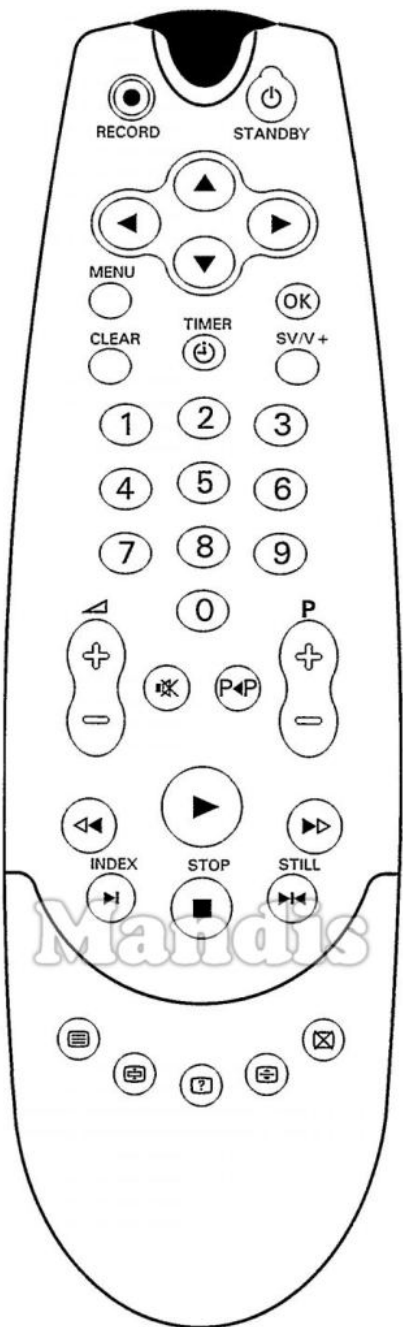

Original		Replacement		Original		Replacement	
	Standby		Power		6		6
	Record		Rec		7		7
	Up		Up		8		8
	Left		Left		9		9
	Right		Right		0		0
	Down		Down		Vol+		Vol +
	→>		Smart		Vol-		Vol -
	OK		Ok		Mute		Mute
	Menu		Menu		P<P		Pre Ch
	Clear		Exit		P+		Ch +
	Timer		AV		P-		Ch -
	SV/V+		Media		Play		Play
	1		1		<<		<<
	2		2		>>		>>
	3		3		>I / Index		>>I
	4		4		Stop		Stop
	5		5		>I< Still		Pause

	Original	Replacement	Original	Replacement
	Teletext	 Text		
	Hold	 Red		
	Reveal	 Green		
	Size	 Yellow		
	Cancel	 Blue		