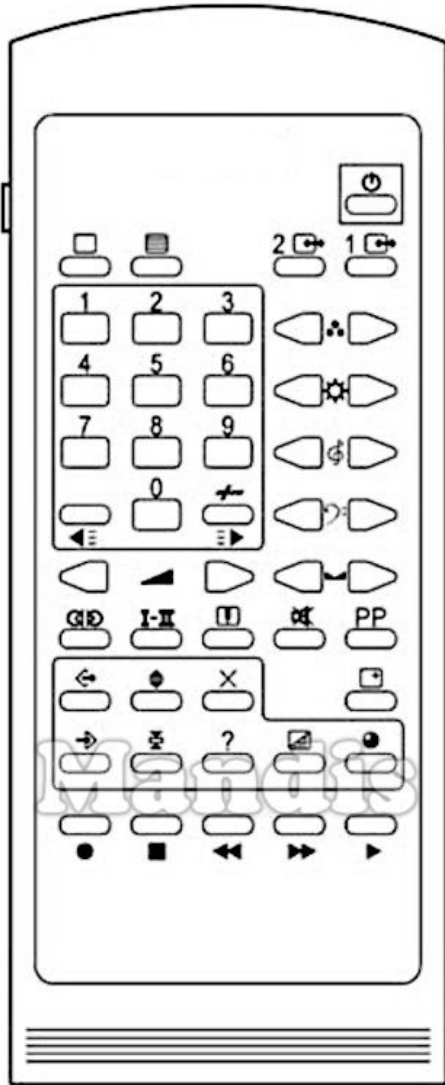

Original	Replacement	Original	Replacement
	Power		Power
	TV		9
	Text		9
	Source 2		<< / Tune-
	Source 1		>> / Tune+
	1		<=
	2		0
	3		0
	Contrast-		Shift + CH- /
	Contrast+		Shift + CH+ /
	4		Guide / EPG / -/-
	5		Left
	6		Right
	Brightness-		Vol-
	Brightness+		Vol+
	7		CH- / Page-
	8		CH+ / Page+
	Mute		Sound / Title
			Audio / Lang I/II
			Zoom / Size
			Mute / Dimmer

	Original	Replacement	Original	Replacement
1	PP	 Back / Return		
2	Exit	 Exit / Cancel / Clear		
3	Size	 +  Shift + Zoom /		
4	Cancel	 +  Shift + Exit / Cancel / Clear		
5	[+]	 Info / Angle		
6	Enter	 OK		
7	Hold	 Stop / Hold		
8	Reveal	 TV/Radio /		
9	Mix	 +  Shift + Text /		
10	Subcode	 Subtitle / EQ		
11				
12				
13				
14				
15				
16				
17				
18				