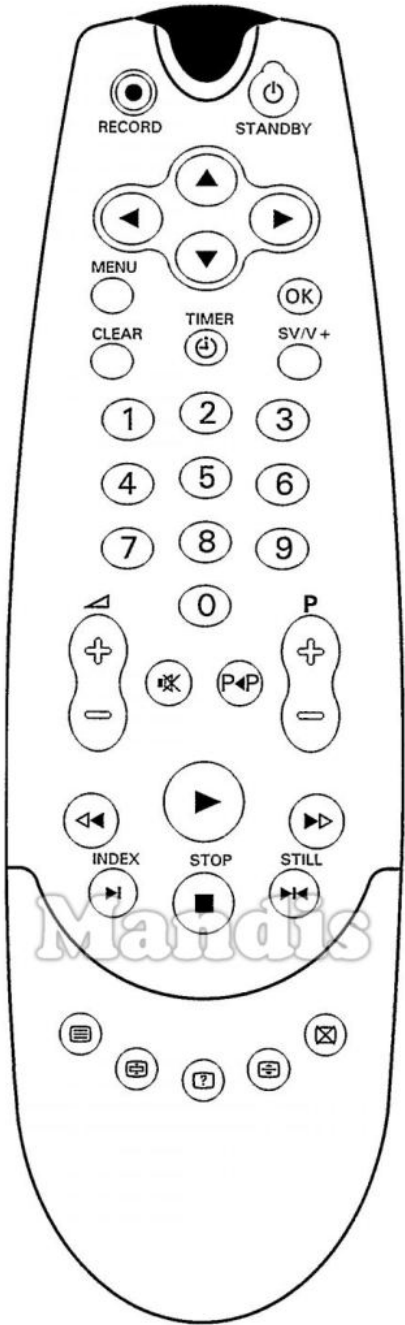

Original	Replacement	Original	Replacement
 Standby	 Power	 6	 6
 Record	 Rec	 7	 7
 Up	 Up	 8	 8
 Left	 Left	 9	 9
 Right	 Right	 0	 0
 Down	 Down	 Vol+	 Vol +
 →>	 Smart	 Vol-	 Vol -
 OK	 Ok	 Mute	 Mute
 Menu	 Menu	 P<P	 Pre Ch
 Clear	 Exit	 P+	 Ch +
 Timer	 AV	 P-	 Ch -
 SV/V+	 Media	 Play	 Play
 1	 1	 <<	 <<
 2	 2	 >>	 >>
 3	 3	 > / Index	 >>
 4	 4	 Stop	 Stop
 5	 5	 > < Still	 Pause

	Original	Replacement	Original	Replacement
	Teletext	Text		
	Hold	Red		
	Reveal	Green		
	Size	Yellow		
	Cancel	Blue		