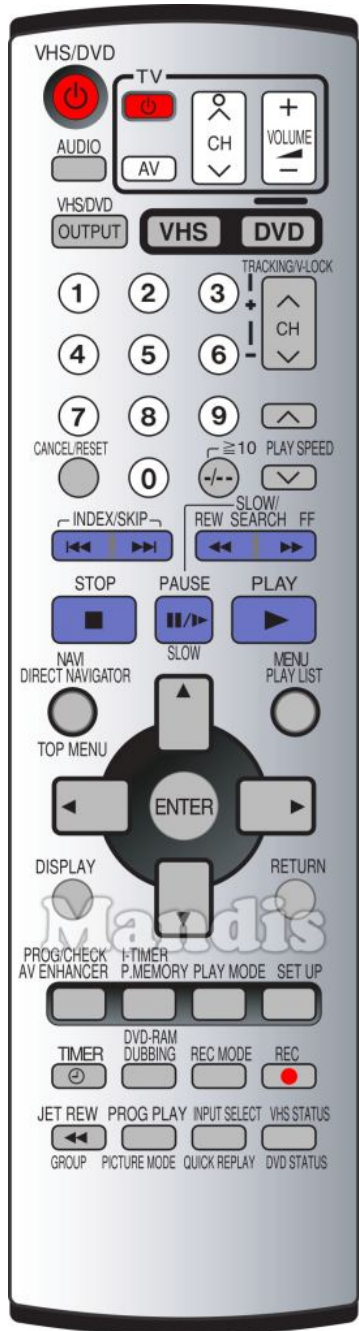

Original	Replacement	Original	Replacement
Picture Mode	Picture / Format	CH+ / Tracking/V-Lock+	CH+ / Page+
DVD Status	Info / Angle	Cancel / Reset	Exit / Cancel / Clear
Dubbing	Yellow / YouTube / Repeat	-/-- / >=10	Guide / EPG / -/--
VHS/DVD	Smart / List	Play	Play / Slow
Quick Replay	Red / Netflix / Search	Up	Up
Group	Zoom / Size	Left	Left
P.Memory	Fav / Marker / PC	Enter	OK
Return	Back / Return	Right	Right
AV Enhancer	AV / Input / RDS	Down	Down
Direct Navigator / Top Menu	D.Menu / Top	Display	Display / Media
Play List / Menu	Menu / Home	Setup	Setup / OPT /
Play Mode	Shift + Play /	Timer	Sleep / Timer
REW / << Slow/Search	<< / Tune-	0	0
FF / Slow/Search	>> / Tune+	Audio	Audio / Lang I/II
VHS/DVD Power	Power	1	1
Pause / Slow	Pause / Step / Freeze	2	2
CH- / Tracking/V-Lock-	CH- / Page-	3	3

	Original	Replacement	Original	Replacement
	4	4		
	5	5		
	6	6		
	7	7		
	8	8		
	9	9		
	I<< Skip	I<< / Preset-		
	Skip >>I	>>I / Preset+		
	Stop	Stop / Hold		

Original	Replacement
Prog Play	Shift + Play /
I-Timer	Shift + Sleep / Timer
Cancel / Reset	Exit / Cancel / Clear
VHS/DVD	Smart / List
Display	Display / Media
VCR Status	Info / Angle
Dubbing	Yellow / YouTube / Repeat
Jet Rew	Shift + << /
Pause / Slow	Pause / Step / Freeze
CH+ / Tracking/V-Lock+	CH+ / Page+
CH- / Tracking/V-Lock-	CH- / Page-
VHS/DVD Power	Power
-/-- / >=10	Guide / EPG / -/--
Return	Back / Return
Prog/Check	TV/Radio /
I<< Index	I<< / Preset-
Index >>I	>>I / Preset+

Original	Replacement
FF	>> / Tune+
Play	Play / Slow
Menu	Menu / Home
Up	Up
Left	Left
Enter	OK
Right	Right
Down	Down
Stop	Stop / Hold
Rec Mode	Shift + Rec / Rec Mode
Timer	Sleep / Timer
Rec	Rec / Rec Mode
0	0
Audio	Audio / Lang I/II
1	1
2	2
3	3