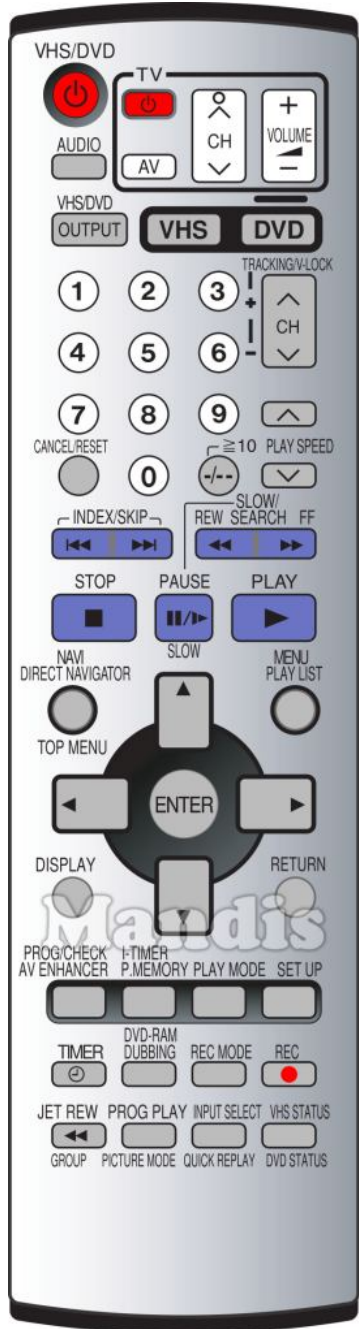

Original	Replacement	Original	Replacement
Picture Mode	Picture / Format	CH+ / Tracking/V-Lock+	CH+ / Page+
DVD Status	Info / Angle	Cancel / Reset	Exit / Cancel / Clear
Dubbing	Yellow / YouTube / Repeat	-/-- / >=10	Guide / EPG / -/--
VHS/DVD	Smart / List	Play	Play / Slow
Quick Replay	Red / Netflix / Search	Up	Up
Group	Zoom / Size	Left	Left
P.Memory	Fav / Marker / PC	Enter	OK
Return	Back / Return	Right	Right
AV Enhancer	AV / Input / RDS	Down	Down
Direct Navigator / Top Menu	D.Menu / Top	Display	Display / Media
Play List / Menu	Menu / Home	Setup	Setup / OPT /
Play Mode	Shift + Play /	Timer	Sleep / Timer
REW / << Slow/Search	<< / Tune-	0	0
FF / Slow/Search	>> / Tune+	Audio	Audio / Lang I/II
VHS/DVD Power	Power	1	1
Pause / Slow	Pause / Step / Freeze	2	2
CH- / Tracking/V-Lock-	CH- / Page-	3	3

	Original	Replacement	Original	Replacement
	4	4		
	5	5		
	6	6		
	7	7		
	8	8		
	9	9		
	I<< Skip	I<< / Preset-		
	Skip >>I	>>I / Preset+		
	Stop	Stop / Hold		

Original	Replacement
Prog Play	Shift + Play /
I-Timer	Shift + Sleep / Timer
Cancel / Reset	Exit / Cancel / Clear
VHS/DVD	Smart / List
Display	Display / Media
VCR Status	Info / Angle
Dubbing	Yellow / YouTube / Repeat
Jet Rew	Shift + << /
Pause / Slow	Pause / Step / Freeze
CH+ / Tracking/V-Lock+	CH+ / Page+
CH- / Tracking/V-Lock-	CH- / Page-
VHS/DVD Power	Power
-/-- / >=10	Guide / EPG / -/--
Return	Back / Return
Prog/Check	TV/Radio /
I<< Index	I<< / Preset-
Index >>I	>>I / Preset+

Original	Replacement
FF	>> / Tune+
Play	Play / Slow
Menu	Menu / Home
Up	Up
Left	Left
Enter	OK
Right	Right
Down	Down
Stop	Stop / Hold
Rec Mode	Shift + Rec / Rec Mode
Timer	Sleep / Timer
Rec	Rec / Rec Mode
0	0
Audio	Audio / Lang I/II
1	1
2	2
3	3