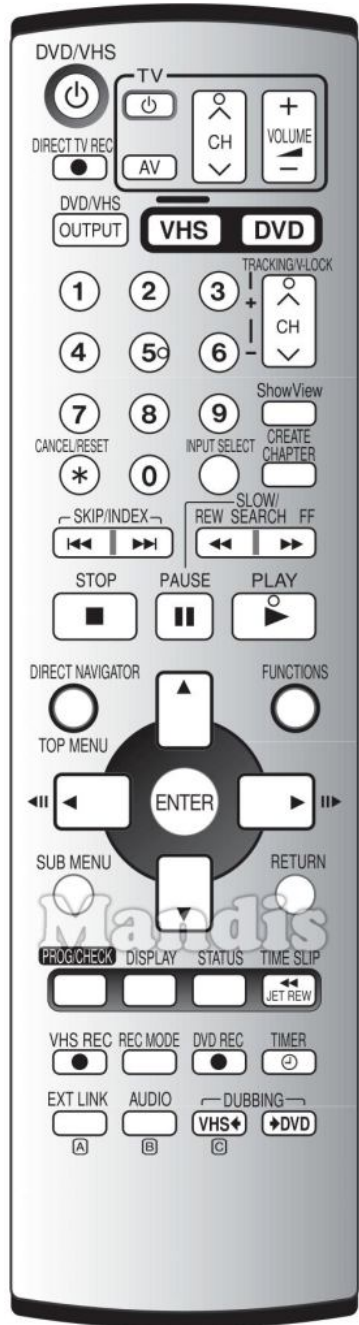

Original	Replacement
 VHS/DVD Power	 Power
 Direct TV Rec	 Subt
 VHS/DVD	 Smart
 1	 1
 2	 2
 3	 3
 4	 4
 5	 5
 6	 6
 7	 7
 8	 8
 9	 9
 0	 0
 Cancel / Reset	 Exit
 Input Select	 Guide
 CH+ / Tracking/V-Lock+	 Ch +
 CH- / Tracking/V-Lock-	 Ch -

Original	Replacement
 Create Chapter	 TV/R
 I<< Skip	 I<<
 Skip >>I	 >>I
 REW / << Slow/Search	 <<
 FF / Slow/Search	 >>
 Stop	 Stop
 Pause	 Pause
 Play	 Play
 Direct Navigator / Top Menu	 D. Menu
 Functions	 List
 Up	 Up
 Left	 Left
 Enter	 Ok
 Right	 Right
 Down	 Down
 Sub Menu	 Menu
 Return	 Back

	Original	Replacement		Original	Replacement
	VHS/DVD Power		Power		ShowView
	Direct TV Rec		Subt		I<< Index
	VHS/DVD		Smart		Index >>I
	1		1		REW
	2		2		FF
	3		3		Stop
	4		4		Pause
	5		5		Play
	6		6		Up
	7		7		Left
	8		8		Enter
	9		9		Right
	0		0		Down
	Cancel / Reset		Exit		Return
	Input Select		AV		Prog/Check
	CH+ / Tracking/V-Lock+		Ch +		Display
	CH- / Tracking/V-Lock-		Ch -		Jet Rew
					Media
					I<<
					>>I
					<<
					>>
					Stop
					Pause
					Play
					Up
					Left
					Ok
					Right
					Down
					Back
					Sleep
					Info
				 + 	Shift + <<