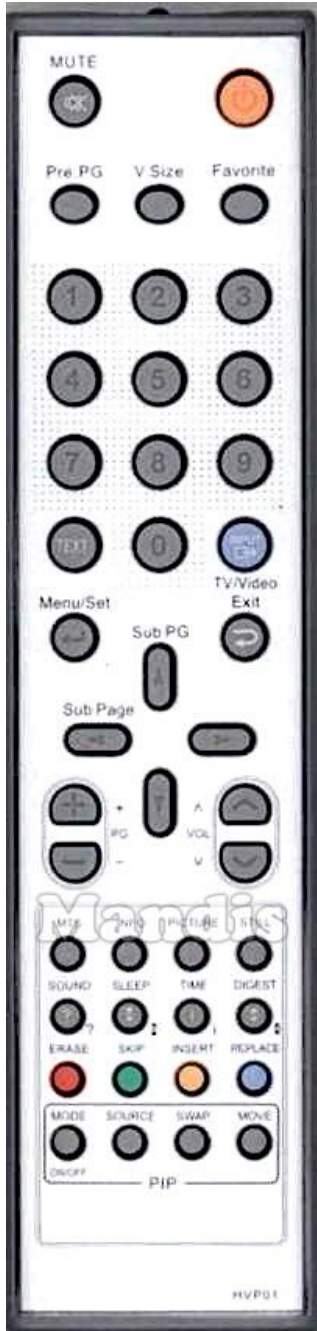

| Original | Replacement | Original | Replacement |
|--|--|--|--|
|  Power |  Power |  Menu / Set |  Menu |
|  Mute |  Mute |  Menu / Set |  Ok |
|  Pre Pg |  Pre Ch |  Exit |  Exit |
|  V.Size |  Eject |  Up |  Up |
|  Favourite |  Shift + Pre Ch |  Left |  Left |
|  1 |  1 |  Right |  Right |
|  2 |  2 |  Down |  Down |
|  3 |  3 |  PG+ |  Ch + |
|  4 |  4 |  PG- |  Ch - |
|  5 |  5 |  Vol+ |  Vol + |
|  6 |  6 |  Vol- |  Vol - |
|  7 |  7 |  MTS |  Media |
|  8 |  8 |  PG Info |  Info |
|  9 |  9 |  Picture |  Format |
|  0 |  0 |  Still |  Pause |
|  Text |  Text |  Sound |  Dual |
|  Input / TV/Video |  TV/R |  Sleep |  Sleep |

| | Original | Replacement | | Original | Replacement |
|--|-----------------|-------------|----------------|----------|-------------|
| | Time | AV | | | |
| | Bright | OPT | | | |
| | Red / Erase | A | | | |
| | Green / Skip | B | | | |
| | Yellow / Insert | C | | | |
| | Blue / Replace | D | | | |
| | PIP On/Off | + A | Shift + Red | | |
| | PIP Source | + B | Shift + Green | | |
| | PIP Swap | + C | Shift + Yellow | | |
| | PIP Move | + D | Shift + Blue | | |
| | | | | | |
| | | | | | |
| | | | | | |
| | | | | | |
| | | | | | |
| | | | | | |
| | | | | | |
| | | | | | |
| | | | | | |
| | | | | | |
| | | | | | |