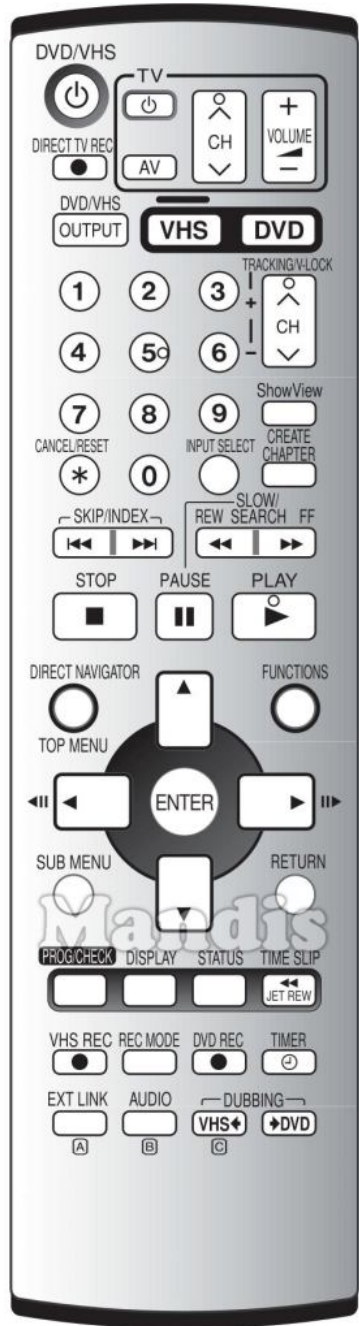

Original	Replacement
 VHS/DVD Power	 Power
 Direct TV Rec	 Subt
 VHS/DVD	 Smart
 1	 1
 2	 2
 3	 3
 4	 4
 5	 5
 6	 6
 7	 7
 8	 8
 9	 9
 0	 0
 Cancel / Reset	 Exit
 Input Select	 Guide
 CH+ / Tracking/V-Lock+	 Ch +
 CH- / Tracking/V-Lock-	 Ch -

Original	Replacement
 Create Chapter	 TV/R
 I<< Skip	 I<<
 Skip >>I	 >>I
 REW / << Slow/Search	 <<
 FF / Slow/Search	 >>
 Stop	 Stop
 Pause	 Pause
 Play	 Play
 Direct Navigator / Top Menu	 D. Menu
 Functions	 List
 Up	 Up
 Left	 Left
 Enter	 Ok
 Right	 Right
 Down	 Down
 Sub Menu	 Menu
 Return	 Back

Original	Replacement	Original	Replacement
Prog / Check	Sleep		
Display	Info		
Status	Media		
Time Slip	Vol +		
Timer	AV		
Ext Link	3D		
Audio / B	Dual		
Dubbing	Blue		

	Original	Replacement	Original	Replacement
	Power			
	AV			
	Volume+			
	Volume-			
	CH+			
	CH-			

Original		Replacement		Original		Replacement	
	VHS/DVD Power		Power		ShowView		Media
	Direct TV Rec		Subt		I<< Index		I<<
	VHS/DVD		Smart		Index >>I		>>I
	1		1		REW		<<
	2		2		FF		>>
	3		3		Stop		Stop
	4		4		Pause		Pause
	5		5		Play		Play
	6		6		Up		Up
	7		7		Left		Left
	8		8		Enter		Ok
	9		9		Right		Right
	0		0		Down		Down
	Cancel / Reset		Exit		Return		Back
	Input Select		AV		Prog/Check		Sleep
	CH+ / Tracking/V-Lock+		Ch +		Display		Info
	CH- / Tracking/V-Lock-		Ch -		Jet Rew		Shift + <<