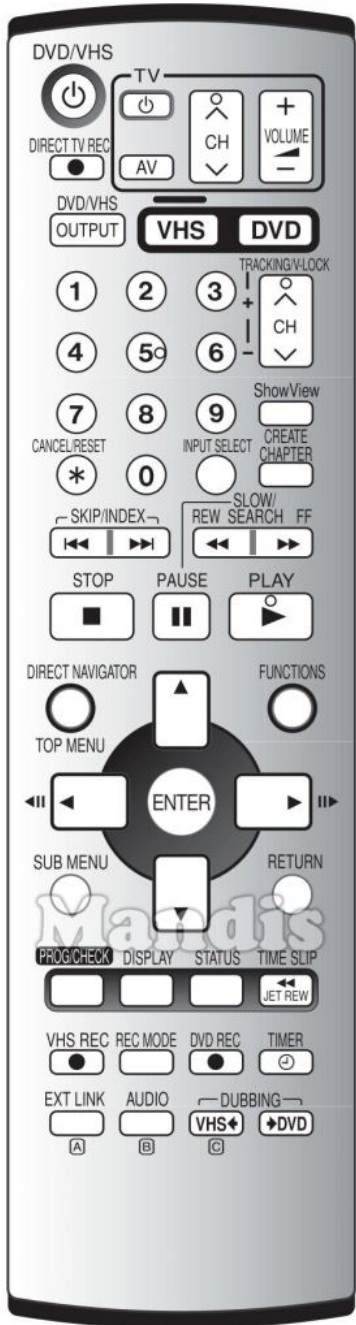

Original	Replacement
 VHS/DVD Power	 Power
 Direct TV Rec	 Subt
 VHS/DVD	 Smart
 1	 1
 2	 2
 3	 3
 4	 4
 5	 5
 6	 6
 7	 7
 8	 8
 9	 9
 0	 0
 Cancel / Reset	 Exit
 Input Select	 Guide
 CH+ / Tracking/V-Lock+	 Ch +
 CH- / Tracking/V-Lock-	 Ch -

Original	Replacement
 Create Chapter	 TV/R
 I<< Skip	 I<<
 Skip >>I	 >>I
 REW / << Slow/Search	 <<
 FF / Slow/Search	 >>
 Stop	 Stop
 Pause	 Pause
 Play	 Play
 Direct Navigator / Top Menu	 D. Menu
 Functions	 List
 Up	 Up
 Left	 Left
 Enter	 Ok
 Right	 Right
 Down	 Down
 Sub Menu	 Menu
 Return	 Back

Original	Replacement	Original	Replacement
Prog / Check	Sleep		
Display	Info		
Status	Media		
Time Slip	Vol +		
Timer	AV		
Ext Link	3D		
Audio / B	Dual		
Dubbing	Blue		

	Original	Replacement	Original	Replacement
	Power			
	AV			
	Volume+			
	Volume-			
	CH+			
	CH-			

Original		Replacement		Original		Replacement	
	VHS/DVD Power		Power		ShowView		Media
	Direct TV Rec		Subt		I<< Index		I<<
	VHS/DVD		Smart		Index >>I		>>I
	1		1		REW		<<
	2		2		FF		>>
	3		3		Stop		Stop
	4		4		Pause		Pause
	5		5		Play		Play
	6		6		Up		Up
	7		7		Left		Left
	8		8		Enter		Ok
	9		9		Right		Right
	0		0		Down		Down
	Cancel / Reset		Exit		Return		Back
	Input Select		AV		Prog/Check		Sleep
	CH+ / Tracking/V-Lock+		Ch +		Display		Info
	CH- / Tracking/V-Lock-		Ch -		Jet Rew		Shift + <<