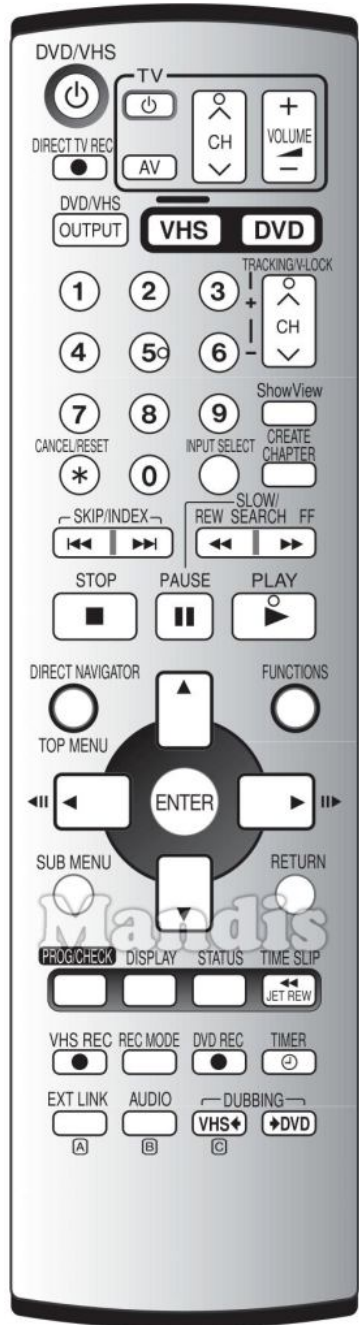

Original	Replacement
 VHS/DVD Power	 Power
 Direct TV Rec	 Subt
 VHS/DVD	 Smart
 1	 1
 2	 2
 3	 3
 4	 4
 5	 5
 6	 6
 7	 7
 8	 8
 9	 9
 0	 0
 Cancel / Reset	 Exit
 Input Select	 Guide
 CH+ / Tracking/V-Lock+	 Ch +
 CH- / Tracking/V-Lock-	 Ch -

Original	Replacement
 Create Chapter	 TV/R
 I<< Skip	 I<<
 Skip >>I	 >>I
 REW / << Slow/Search	 <<
 FF / Slow/Search	 >>
 Stop	 Stop
 Pause	 Pause
 Play	 Play
 Direct Navigator / Top Menu	 D. Menu
 Functions	 List
 Up	 Up
 Left	 Left
 Enter	 Ok
 Right	 Right
 Down	 Down
 Sub Menu	 Menu
 Return	 Back

Original	Replacement	Original	Replacement
Prog / Check	Sleep		
Display	Info		
Status	Media		
Time Slip	Vol +		
Timer	AV		
Ext Link	3D		
Audio / B	Dual		
Dubbing	Blue		

	Original	Replacement	Original	Replacement
	Power			
	AV			
	Volume+			
	Volume-			
	CH+			
	CH-			

Original		Replacement		Original		Replacement	
	VHS/DVD Power		Power		ShowView		Media
	Direct TV Rec		Subt		I<< Index		I<<
	VHS/DVD		Smart		Index >>I		>>I
	1		1		REW		<<
	2		2		FF		>>
	3		3		Stop		Stop
	4		4		Pause		Pause
	5		5		Play		Play
	6		6		Up		Up
	7		7		Left		Left
	8		8		Enter		Ok
	9		9		Right		Right
	0		0		Down		Down
	Cancel / Reset		Exit		Return		Back
	Input Select		AV		Prog/Check		Sleep
	CH+ / Tracking/V-Lock+		Ch +		Display		Info
	CH- / Tracking/V-Lock-		Ch -		Jet Rew		Shift + <<