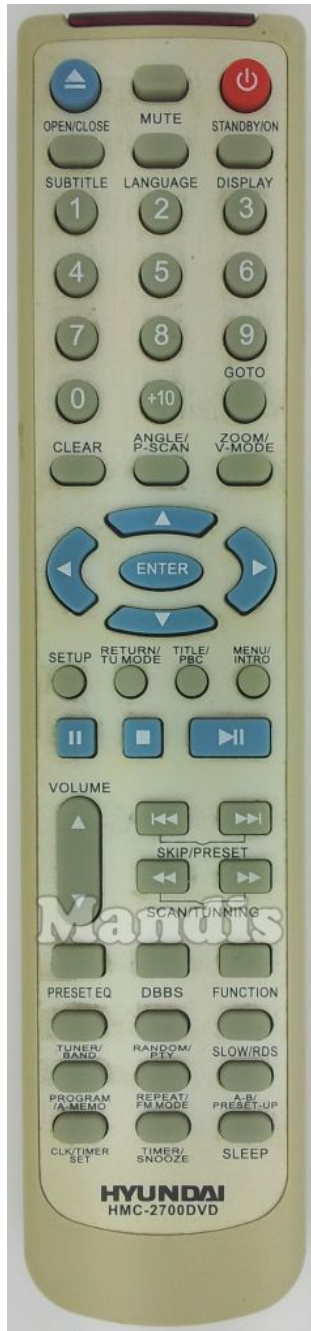

Original	Replacement
 Open/Close	 Eject / Surround
 Mute	 Mute / Dimmer
 Standby/On	 Power
 Subtitle	 Subtitle / EQ
 Language	 Audio / Lang I/II
 Display	 Display / Media
 1	 1
 2	 2
 3	 3
 4	 4
 5	 5
 6	 6
 7	 7
 8	 8
 9	 9
 0	 0
 +10	 Guide / EPG / -/-

Original	Replacement
 Goto	 Text / Goto
 Clear	 Exit / Cancel / Clear
 Angle/P.Scan	 Info / Angle
 Zoom/V.Mode	 Zoom / Size
 Up	 Up
 Left	 Left
 Enter	 OK
 Right	 Right
 Down	 Down
 Setup	 Setup / OPT /
 Return/TU Mode	 Back / Return
 Title/PBC	 Sound / Title
 Menu/Intro	 Menu / Home
 Pause	 Pause / Step / Freeze
 Stop	 Stop / Hold
 Play/Pause	 Play / Slow
 Volume+	 Vol+

Original	Replacement	Original	Replacement
I<< Skip/Preset	I<< / Preset-		
Skip/Preset >>I	>>I / Preset+		
Volume-	Vol-		
<<	<< / Tune-		
Scan/Tuning	>> / Tune+		
Preset EQ	Shift + Subtitle / EQ		
DBBS	Red / Netflix / Search		
Function	D.Menu / Top		
Tuner/Band	Fav / Marker / PC		
Random/PTY	Blue / Prime Video / Random		
Slow/RDS	Shift + Play /		
Program/A-Mem	TV/Radio /		
Repeat/FM	Green / APP / Repeat		
A-B/Preset Up	Yellow / YouTube / Repeat		
CLK/Timer Set	AV / Input / RDS		
Timer/Snooze	Shift + Sleep / Timer		
Sleep	Sleep / Timer		