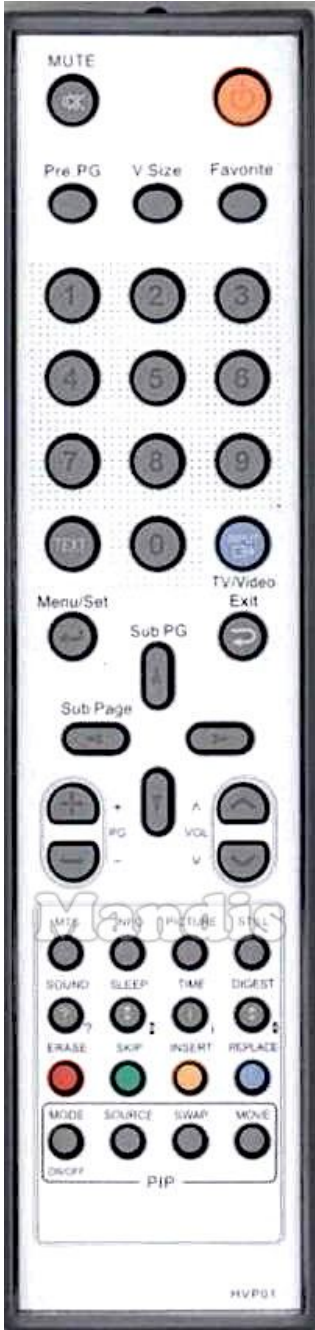

Original	Replacement	Original	Replacement
 Power	 Power	 Menu / Set	 Menu
 Mute	 Mute	 Menu / Set	 Ok
 Pre Pg	 Pre Ch	 Exit	 Exit
 V.Size	 Eject	 Up	 Up
 Favourite	 Shift + Pre Ch	 Left	 Left
 1	 1	 Right	 Right
 2	 2	 Down	 Down
 3	 3	 PG+	 Ch +
 4	 4	 PG-	 Ch -
 5	 5	 Vol+	 Vol +
 6	 6	 Vol-	 Vol -
 7	 7	 MTS	 Media
 8	 8	 PG Info	 Info
 9	 9	 Picture	 Format
 0	 0	 Still	 Pause
 Text	 Text	 Sound	 Dual
 Input / TV/Video	 TV/R	 Sleep	 Sleep

	Original	Replacement	Original	Replacement
	Time	AV		
	Bright	Options		
	Red / Erase	Red		
	Green / Skip	Green		
	Yellow / Insert	Yellow		
	Blue / Replace	Blue		
	PIP On/Off	+ Shift + Red		
	PIP Source	+ Shift + Green		
	PIP Swap	+ Shift + Yellow		
	PIP Move	+ Shift + Blue		