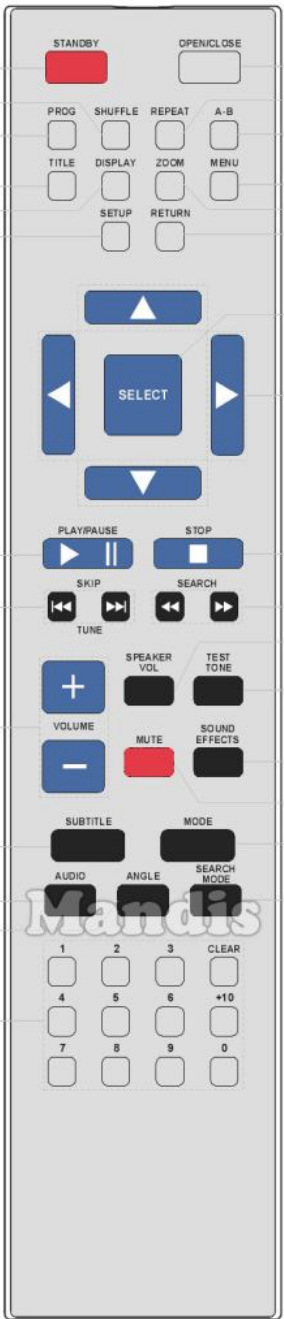

Original	Replacement
Standby	Power
Open / Close	Eject / Surround
Prog	TV/Radio /
Shuffle	Blue / Prime Video / Random
Repeat	Green / APP / Repeat
A-B	Yellow / YouTube / Repeat
Title	Shift + Sound / Title
Display	Display / Media
Zoom	Zoom / Size
Menu	Menu / Home
Setup	Setup / OPT /
Return	Back / Return
Up	Up
Left / AM	Left
Select	OK
Right / FM	Right
Down	Down

Original	Replacement
Play/Pause	Play / Slow
Stop	Stop / Hold
I<< Skip / Tune-	I<< / Preset-
I<< Skip / Tune-	Shift + I<< / Preset-
Skip >>I / Tune+	>>I / Preset+
Skip >>I / Tune+	Shift + Skip >>I / Preset+
<< Search	<< / Tune-
Search >>	>> / Tune+
Volume+	Vol+
Speaker	D.Menu / Top
Test Tone	Text / Goto
Volume-	Vol-
Mute	Mute / Dimmer
Sound Effects	Sound / Title
Subtitle	Subtitle / EQ
Mode	Smart / List
Audio	Audio / Lang I/II

Original	Replacement	Original	Replacement
ANGLE	Angle		
SEARCH MODE	Search Mode		
1	1		
2	2		
3	3		
CLEAR	Clear		
4	4		
5	5		
6	6		
+10	+10		
7	7		
8	8		
9	9		
0	0		