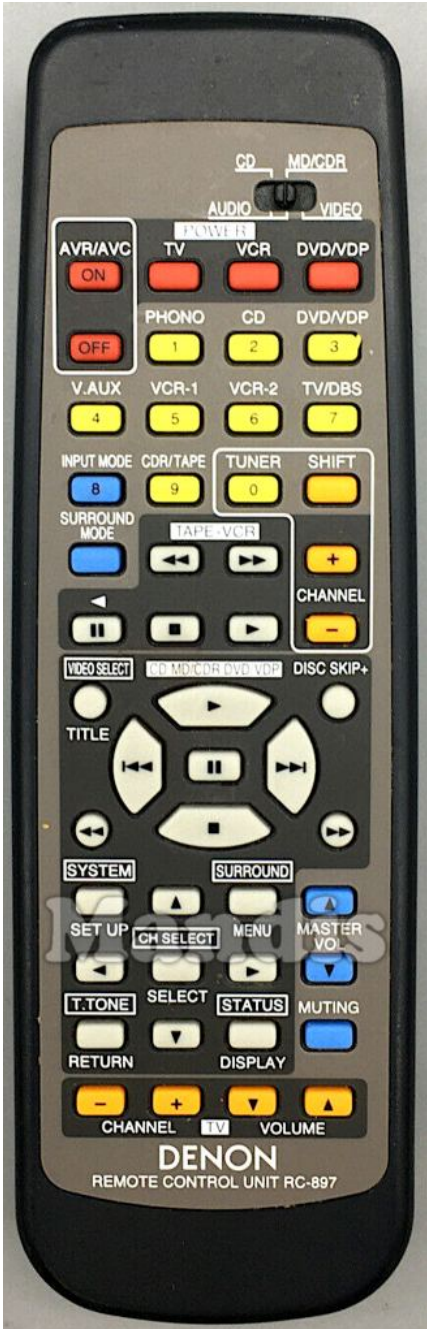

Original	Replacement
 AVR/AVC On	 Power
 AVR/AVC Off	 Shift + Power
 Power Tv	 TV/R
 Power VCR	 Smart
 Power DVD/VDP	 Media
 PHONO	 1
 CD	 2
 DVD/VDP	 3
 VCR-1	 4
 VCR-2	 5
 TV/DBS	 6
 CDR/Tape	 7
 TUNER	 8
 Shift	 9
 Video Select	 0
 Input Mode	 Guide
 Surround Mode	 Pre Ch

Original	Replacement
 << Tape/VCR	 Shift + <<
 </Pause	 Shift + Play
 > Tape/VCR	 Shift + Pause
 >> Tape/VCR	 Shift + >>
 Stop Tape/VCR	 Shift + Stop
 CH+	 Ch +
 CH-	 Ch -
 Disc Skip+	 Blue
 Play CD/MD/CDR-DVD/	 Play
 Stop CD/MD/CDR-DVD/	 Stop
 Pause CD/MD/CDR-DVD/	 Pause
 >>I CD/MD/CDR-DVD/	 >>I
 I<< CD/MD/CDR-DVD/	 I<<
 >> CD/MD/CDR-DVD/	 >>
 << CD/MD/CDR-DVD/	 <<
 System/Setup	 Menu
 Surround/Menu	 D. Menu

Original	Replacement	Original	Replacement
T.Tone/Return	Back		
Status/Display	Info		
Up	Up		
Down	Down		
Right	Right		
Left	Left		
CH.Select/Select	Ok		
Master Volume	Vol +		
Master Volum	Vol -		
Muting	Mute		
Tv Vol+	Shift + Vol +		
Tv Vol-	Shift + Vol -		
Tv CH+	Shift + Ch +		
Tv CH-	Shift + Ch -		

Original		Replacement		Original	Replacement
	AVR/AVC On		Power		
	AVR/AVC Off	 + 	Shift + Power		
	Play CD/MD/CDR-DVD/		Play		
	Pause CD/MD/CDR-DVD/		Pause		
	Stop CD/MD/CDR-DVD/		Stop		
	CD/MD/CDR-DVD/ VDP >>I		>>I		
	I<< CD/MD/CDR-DVD/		I<<		
	CD/MD/CDR-DVD/ VDP >>		>>		
	<< CD/MD/CDR-DVD/		<<		