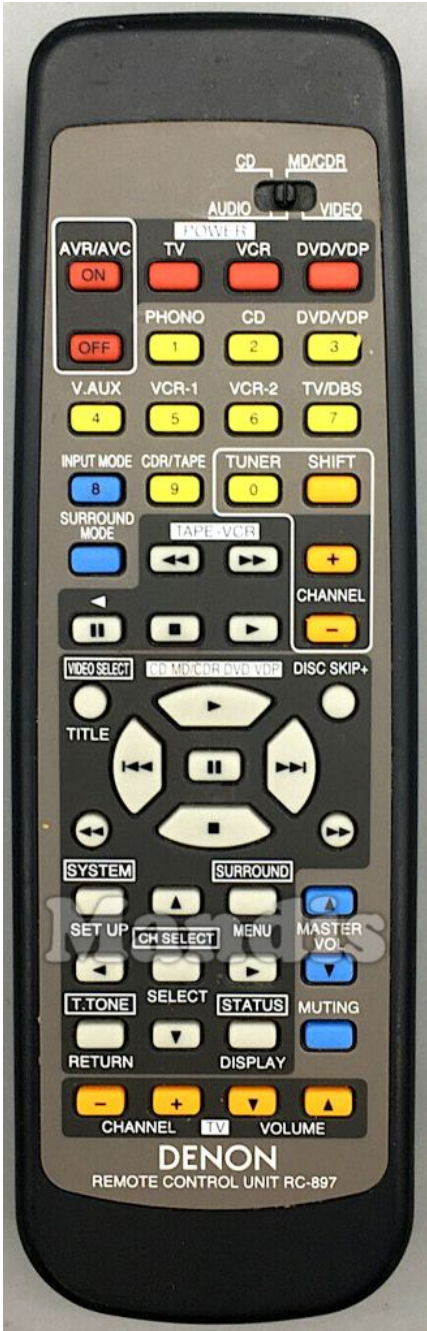

Original	Replacement
 AVR/AVC On	 Power
 AVR/AVC Off	 Shift + Power
 Power Tv	 TV/R
 Power VCR	 Smart
 Power DVD/VDP	 Media
 PHONO	 1
 CD	 2
 DVD/VDP	 3
 VCR-1	 4
 VCR-2	 5
 TV/DBS	 6
 CDR/Tape	 7
 TUNER	 8
 Shift	 9
 Video Select	 0
 Input Mode	 Guide
 Surround Mode	 Pre Ch

Original	Replacement
 << Tape/VCR	 Shift + <<
 </Pause	 Shift + Play
 > Tape/VCR	 Shift + Pause
 >> Tape/VCR	 Shift + >>
 Stop Tape/VCR	 Shift + Stop
 CH+	 Ch +
 CH-	 Ch -
 Disc Skip+	 Blue
 Play CD/MD/CDR-DVD/	 Play
 Stop CD/MD/CDR-DVD/	 Stop
 Pause CD/MD/CDR-DVD/	 Pause
 >>I CD/MD/CDR-DVD/	 >>I
 I<< CD/MD/CDR-DVD/	 I<<
 >> CD/MD/CDR-DVD/	 >>
 << CD/MD/CDR-DVD/	 <<
 System/Setup	 Menu
 Surround/Menu	 D. Menu

Original	Replacement	Original	Replacement
T.Tone/Return	Back		
Status/Display	Info		
Up	Up		
Down	Down		
Right	Right		
Left	Left		
CH.Select/Select	Ok		
Master Volume	Vol +		
Master Volum	Vol -		
Muting	Mute		
Tv Vol+	Shift + Vol +		
Tv Vol-	Shift + Vol -		
Tv CH+	Shift + Ch +		
Tv CH-	Shift + Ch -		

Original		Replacement		Original	Replacement
	AVR/AVC On		Power		
	AVR/AVC Off	 + 	Shift + Power		
	Play CD/MD/CDR-DVD/		Play		
	Pause CD/MD/CDR-DVD/		Pause		
	Stop CD/MD/CDR-DVD/		Stop		
	CD/MD/CDR-DVD/ VDP >>I		>>I		
	I<< CD/MD/CDR-DVD/		I<<		
	CD/MD/CDR-DVD/ VDP >>		>>		
	<< CD/MD/CDR-DVD/		<<		