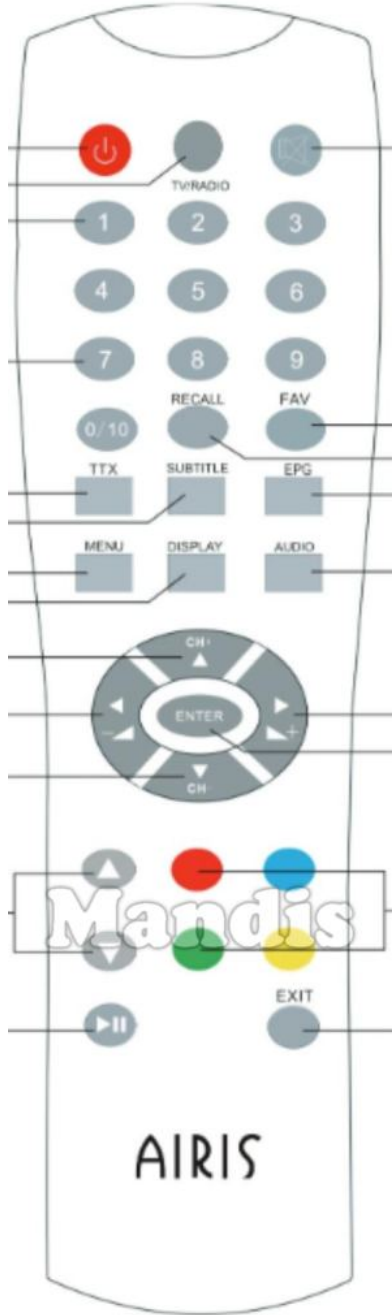

| Original   | Replacement   |
|--|---|
|  Power      |  Power               |
|  Tv/Radio   |  TV/Radio /          |
|  Mute       |  Mute / Dimmer       |
|  1          |  1                   |
|  2          |  2                   |
|  3          |  3                   |
|  4          |  4                   |
|  5          |  5                   |
|  6          |  6                   |
|  7          |  7                   |
|  8         |  8                  |
|  9        |  9                 |
|  0/10     |  0                 |
|  Recall   |  Back / Return     |
|  FAV      |  Fav / Marker / PC |
|  TTX      |  Text / Goto       |
|  Subtitle |  Subtitle / EQ     |

| Original  | Replacement   |
|---|---|
|  EPG       |  Guide / EPG / -/--            |
|  Menu      |  Menu / Home                   |
|  Display   |  Display / Media               |
|  Audio     |  Audio / Lang I/II             |
|  Left      |  Left                          |
|  Vol-      |  Vol-                          |
|  Up/CH+    |  Up                            |
|  Right     |  Right                         |
|  Vol+      |  Vol+                          |
|  Enter     |  OK                            |
|  Down/CH- |  Down                         |
|  ▲       |  CH+ / Page+                 |
|  Red     |  Red / Netflix / Search      |
|  Blue    |  Blue / Prime Video / Random |
|  ▼       |  CH- / Page-                 |
|  Green   |  Green / APP / Repeat        |
|  Yellow  |  Yellow / YouTube / Repeat   |