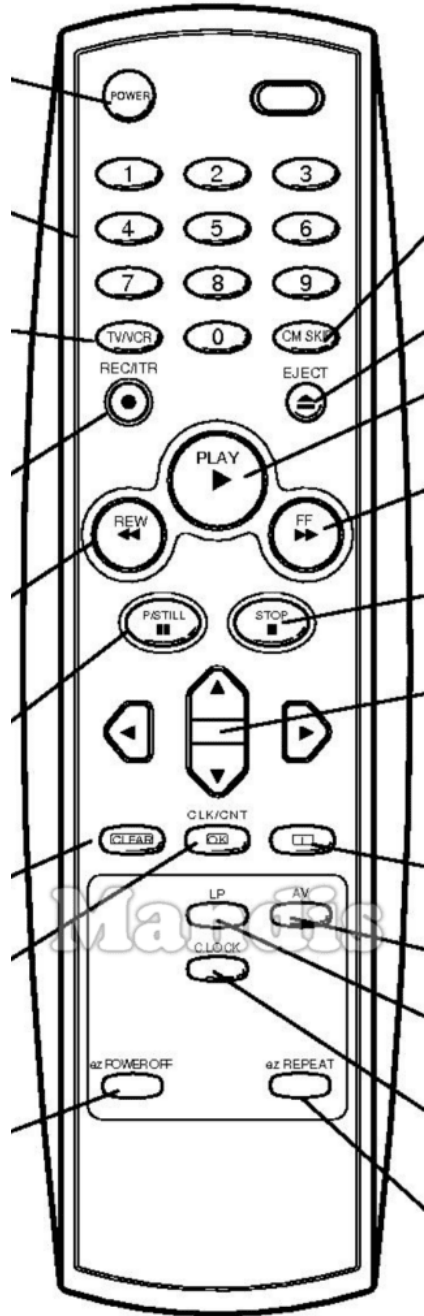

Original	Replacement	Replacement
On/Off		Power
Audio Out		Mute / Dimmer
Play		Play / Slow
Pause		Pause / Step / Freeze
Stop		Stop / Hold
Record		Rec / Rec Mode
Rewind		<< / Tune-
F.Forward		>> / Tune+
Prev.		I<< / Preset-
Next		>>I / Preset+
Audio Dub		Sound / Title
Audio		Audio / Lang I/II
Rec/Mode		Subtitle / EQ
Eject/Reverse		Eject / Surround
Mon/TV		Picture / Format
Sp/Lp/Speed		Zoom / Size
Timer/Record		Sleep / Timer

Original	Replacement	Replacement
Progr/C/CH		TV/Radio /
Auto/Track		D.Menu / Top
T.Set/Clock		Setup / OPT /
Video/Go-To		Text / Goto
Input Source		AV / Input / RDS
Menu		Menu / Home
Menu Up		Up
Show View		Info / Angle
Menu Left		Left
OK Enter		OK
Menu Right		Right
Exit		Exit / Cancel / Clear
Menu Down		Down
F.Adv		Back / Return
Slow/Dpss+		Vol+
VCR/TV		Smart / List
Chan+		CH+ / Page+