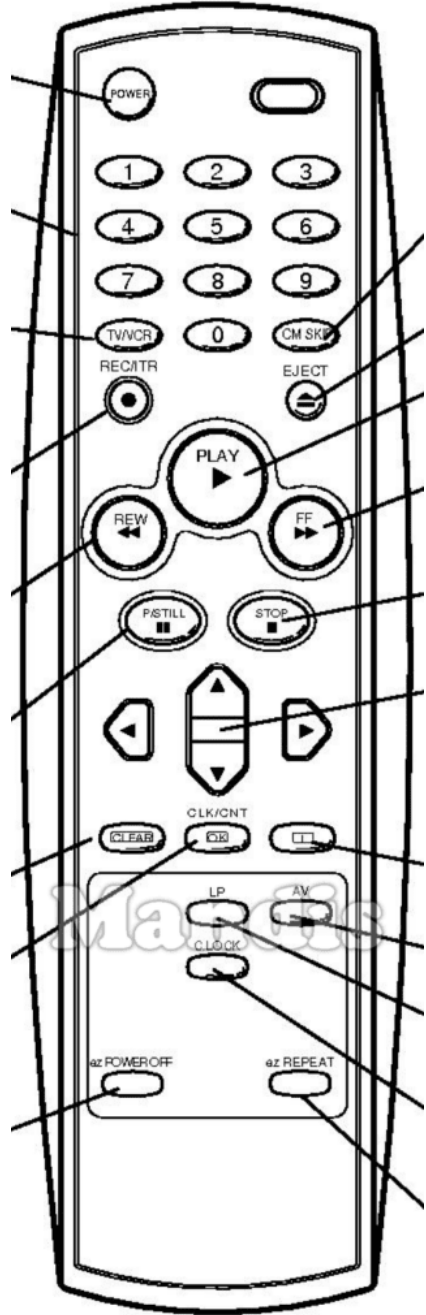

Original	Replacement		Original	Replacement
1		1		
2		2		
3		3		
4		4		
5		5		
6		6		
7		7		
8		8		
9		9		
-/--		Guide / EPG / -/--		
0		0		
Ch.Memo		Fav / Marker / PC		
Repeat		Green / APP / Repeat		
Slow Down		Shift + Play /		
Clear 00:00		Shift + Exit / Cancel / Clear		
Index Pict+		Shift + CH+ /		
Index Pict-		Shift + CH- /