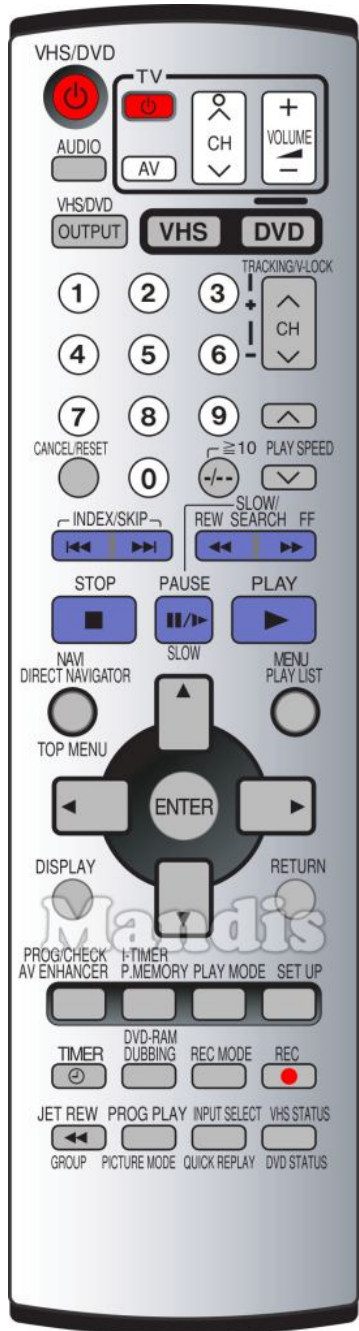

Original	Replacement	Original	Replacement
Picture Mode	Picture / Format	CH+ / Tracking/V-Lock+	CH+ / Page+
DVD Status	Info / Angle	Cancel / Reset	Exit / Cancel / Clear
Dubbing	Yellow / YouTube / Repeat	-/-- / >=10	Guide / EPG / -/--
VHS/DVD	Smart / List	Play	Play / Slow
Quick Replay	Red / Netflix / Search	Up	Up
Group	Zoom / Size	Left	Left
P.Memory	Fav / Marker / PC	Enter	OK
Return	Back / Return	Right	Right
AV Enhancer	AV / Input / RDS	Down	Down
Direct Navigator / Top Menu	D.Menu / Top	Display	Display / Media
Play List / Menu	Menu / Home	Setup	Setup / OPT /
Play Mode	Shift + Play /	Timer	Sleep / Timer
REW / << Slow/Search	<< / Tune-	0	0
FF / Slow/Search	>> / Tune+	Audio	Audio / Lang I/II
VHS/DVD Power	Power	1	1
Pause / Slow	Pause / Step / Freeze	2	2
CH- / Tracking/V-Lock-	CH- / Page-	3	3

Original	Replacement
Prog Play	Shift + Play /
I-Timer	Shift + Sleep / Timer
Cancel / Reset	Exit / Cancel / Clear
VHS/DVD	Smart / List
Display	Display / Media
VCR Status	Info / Angle
Dubbing	Yellow / YouTube / Repeat
Jet Rew	Shift + << /
Pause / Slow	Pause / Step / Freeze
CH+ / Tracking/V-Lock+	CH+ / Page+
CH- / Tracking/V-Lock-	CH- / Page-
VHS/DVD Power	Power
-/-- / >=10	Guide / EPG / -/--
Return	Back / Return
Prog/Check	TV/Radio /
I<< Index	I<< / Preset-
Index >>I	>>I / Preset+

Original	Replacement
FF	>> / Tune+
Play	Play / Slow
Menu	Menu / Home
Up	Up
Left	Left
Enter	OK
Right	Right
Down	Down
Stop	Stop / Hold
Rec Mode	Shift + Rec / Rec Mode
Timer	Sleep / Timer
Rec	Rec / Rec Mode
0	0
Audio	Audio / Lang I/II
1	1
2	2
3	3