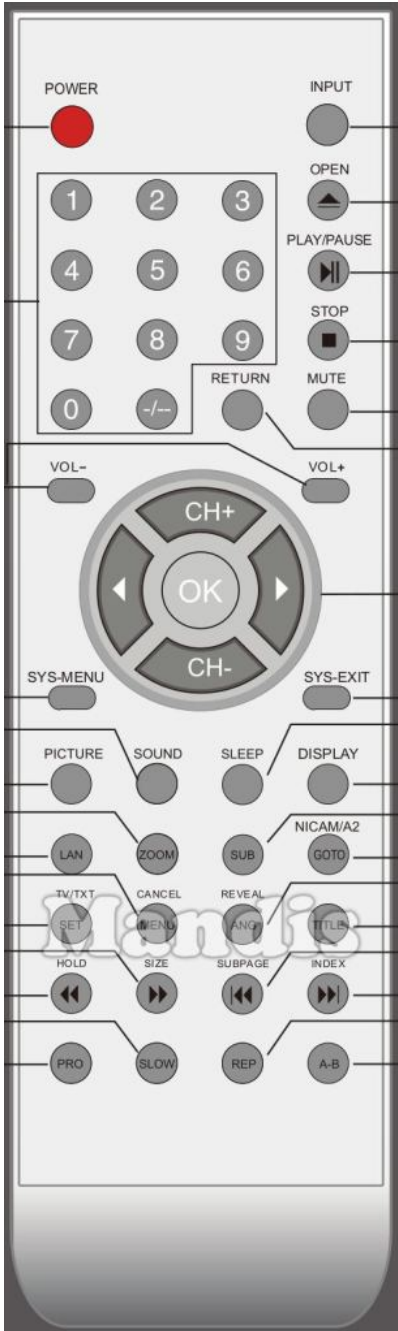

Original	Replacement
Power	Power
Input	AV
1	1
2	2
3	3
Open	Eject
4	4
5	5
6	6
Play	Play
Pause	Pause
7	7
8	8
9	9
Stop	Stop
0	0
-/--	Guide

Original	Replacement
Return	Back
Mute	Mute
Vol-	Vol -
Vol+	Vol +
CH+	Ch +
Up	Up
Left	Left
OK	Ok
Right	Right
Sys Menu	Menu
CH-	Ch -
Down	Down
Sys Exit	Exit
Picture	Format
Sound	Dual
Sleep	Sleep
Display	Info

Original		Replacement		Original	Replacement
	LAN	+	Shift + Dual		
	Zoom	+	Shift + Eject		
	SUB		Subt		
	GOTO /		Smart		
	SET / TV/TXT		Options		
	Menu / Cancel		D. Menu		
	Ang / Reveal		3D		
	Title		List		
	<< / Hold		<<		
	>> / Size		>>		
	<< / Subpage		<<		
	>> / Index		>>		
	Red / Pro		Red		
	Green / Slow		Green		
	Yellow / Rep		Yellow		
	Blue / A-B		Blue		