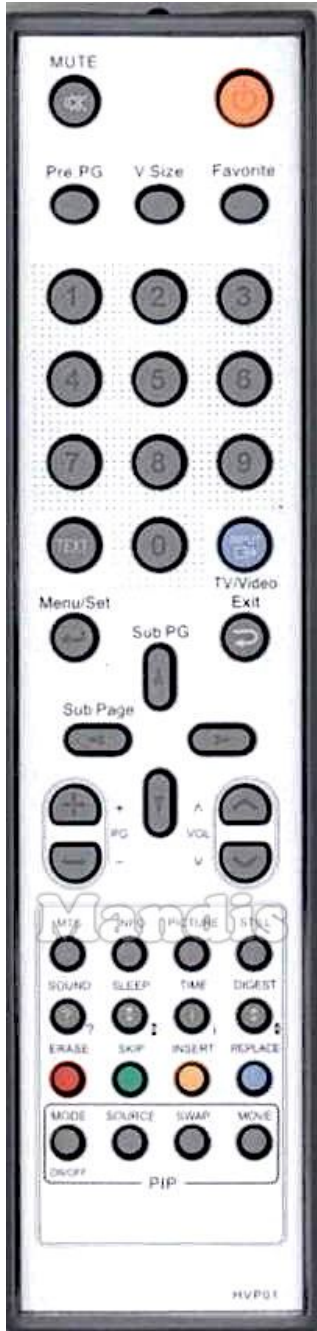

Original	Replacement	Original	Replacement
 Power	 Power	 Menu / Set	 Menu
 Mute	 Mute	 Menu / Set	 Ok
 Pre Pg	 Pre Ch	 Exit	 Exit
 V.Size	 Eject	 Up	 Up
 Favourite	 Shift + Pre Ch	 Left	 Left
 1	 1	 Right	 Right
 2	 2	 Down	 Down
 3	 3	 PG+	 Ch +
 4	 4	 PG-	 Ch -
 5	 5	 Vol+	 Vol +
 6	 6	 Vol-	 Vol -
 7	 7	 MTS	 Media
 8	 8	 PG Info	 Info
 9	 9	 Picture	 Format
 0	 0	 Still	 Pause
 Text	 Text	 Sound	 Dual
 Input / TV/Video	 TV/R	 Sleep	 Sleep

	Original	Replacement		Replacement
	Time			AV
	Bright			Options
	Red / Erase			Red
	Green / Skip			Green
	Yellow / Insert			Yellow
	Blue / Replace			Blue
	PIP On/Off			Shift + Red
	PIP Source			Shift + Green
	PIP Swap			Shift + Yellow
	PIP Move			Shift + Blue

Original	Replacement