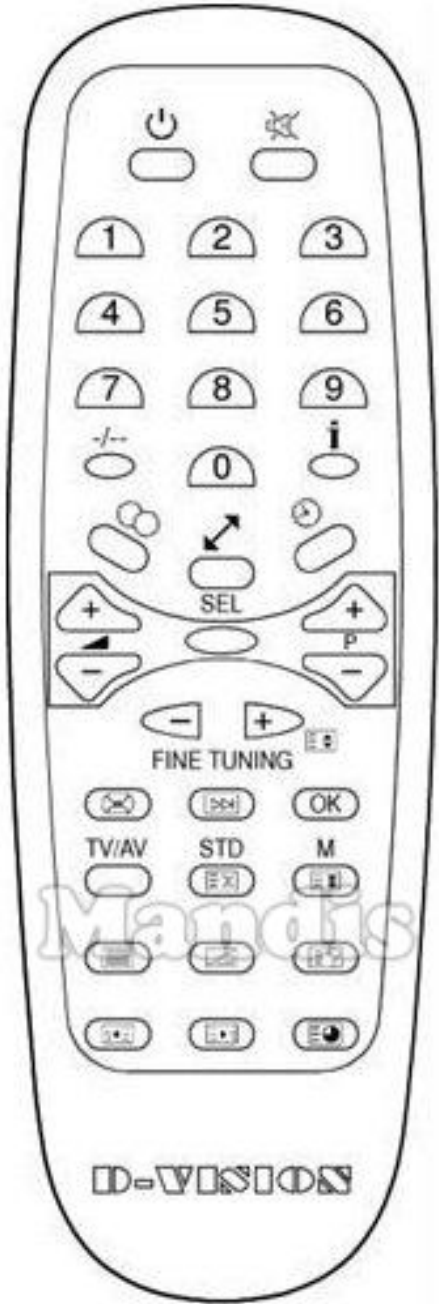

Original	Replacement
	 Power
	 Mute
	 1
	 2
	 3
	 4
	 5
	 6
	 7
	 8
	 9
	 0
	 Guide
	 Info
	 Dual
	 Format
	 3D

Original	Replacement
	 Vol +
	 Vol -
	 Ch +
	 Ch -
	 Exit
	 >>I
	 Ok
	 Menu
	 Right
	 Left
	 AV
	 Smart
	 Media
	 Text
	 D. Menu
	 TV/R
	 <<

Original	Replacement	Original	Replacement
	[=>1]		>>
	[=>0]		Options