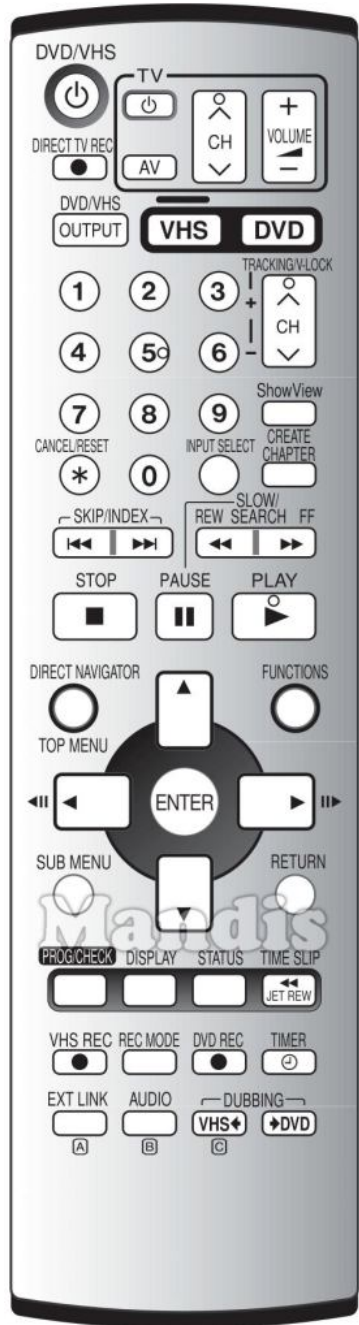

Original	Replacement
 VHS/DVD Power	 Power
 Direct TV Rec	 Subt
 VHS/DVD	 Smart
 1	 1
 2	 2
 3	 3
 4	 4
 5	 5
 6	 6
 7	 7
 8	 8
 9	 9
 0	 0
 Cancel / Reset	 Exit
 Input Select	 Guide
 CH+ / Tracking/V-Lock+	 Ch +
 CH- / Tracking/V-Lock-	 Ch -

Original	Replacement
 Create Chapter	 TV/R
 I<< Skip	 I<<
 Skip >>I	 >>I
 REW / << Slow/Search	 <<
 FF / Slow/Search	 >>
 Stop	 Stop
 Pause	 Pause
 Play	 Play
 Direct Navigator / Top Menu	 D. Menu
 Functions	 List
 Up	 Up
 Left	 Left
 Enter	 Ok
 Right	 Right
 Down	 Down
 Sub Menu	 Menu
 Return	 Back

Original		Replacement		Original		Replacement	
	VHS/DVD Power		Power		ShowView		Media
	Direct TV Rec		Subt		I<< Index		I<<
	VHS/DVD		Smart		Index >>I		>>I
	1		1		REW		<<
	2		2		FF		>>
	3		3		Stop		Stop
	4		4		Pause		Pause
	5		5		Play		Play
	6		6		Up		Up
	7		7		Left		Left
	8		8		Enter		Ok
	9		9		Right		Right
	0		0		Down		Down
	Cancel / Reset		Exit		Return		Back
	Input Select		AV		Prog/Check		Sleep
	CH+ / Tracking/V-Lock+		Ch +		Display		Info
	CH- / Tracking/V-Lock-		Ch -		Jet Rew		Shift + <<