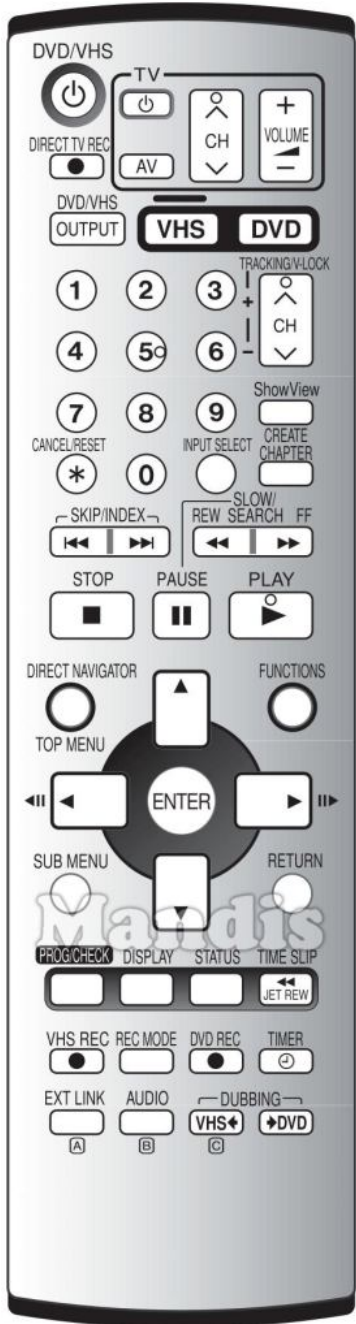

Original	Replacement
 VHS/DVD Power	 Power
 Direct TV Rec	 Subt
 VHS/DVD	 Smart
 1	 1
 2	 2
 3	 3
 4	 4
 5	 5
 6	 6
 7	 7
 8	 8
 9	 9
 0	 0
 Cancel / Reset	 Exit
 Input Select	 Guide
 CH+ / Tracking/V-Lock+	 Ch +
 CH- / Tracking/V-Lock-	 Ch -

Original	Replacement
 Create Chapter	 TV/R
 I<< Skip	 I<<
 Skip >>I	 >>I
 REW / << Slow/Search	 <<
 FF / Slow/Search	 >>
 Stop	 Stop
 Pause	 Pause
 Play	 Play
 Direct Navigator / Top Menu	 D. Menu
 Functions	 List
 Up	 Up
 Left	 Left
 Enter	 Ok
 Right	 Right
 Down	 Down
 Sub Menu	 Menu
 Return	 Back

	Original	Replacement		Original	Replacement
	Prog / Check	SLEEP			
	Display	INFO			
	Status	MEDIA			
	Time Slip	VOL			
	Timer	AV			
	Ext Link	3D			
	Audio / B	DUAL			
	Dubbing	D			

	Original	Replacement	Original	Replacement
	Power			
	AV			
	Volume+			
	Volume-			
	CH+			
	CH-			

Original		Replacement		Original		Replacement	
	VHS/DVD Power		Power		ShowView		Media
	Direct TV Rec		Subt		I<< Index		I<<
	VHS/DVD		Smart		Index >>I		>>I
	1		1		REW		<<
	2		2		FF		>>
	3		3		Stop		Stop
	4		4		Pause		Pause
	5		5		Play		Play
	6		6		Up		Up
	7		7		Left		Left
	8		8		Enter		Ok
	9		9		Right		Right
	0		0		Down		Down
	Cancel / Reset		Exit		Return		Back
	Input Select		AV		Prog/Check		Sleep
	CH+ / Tracking/V-Lock+		Ch +		Display		Info
	CH- / Tracking/V-Lock-		Ch -		Jet Rew		Shift + <<