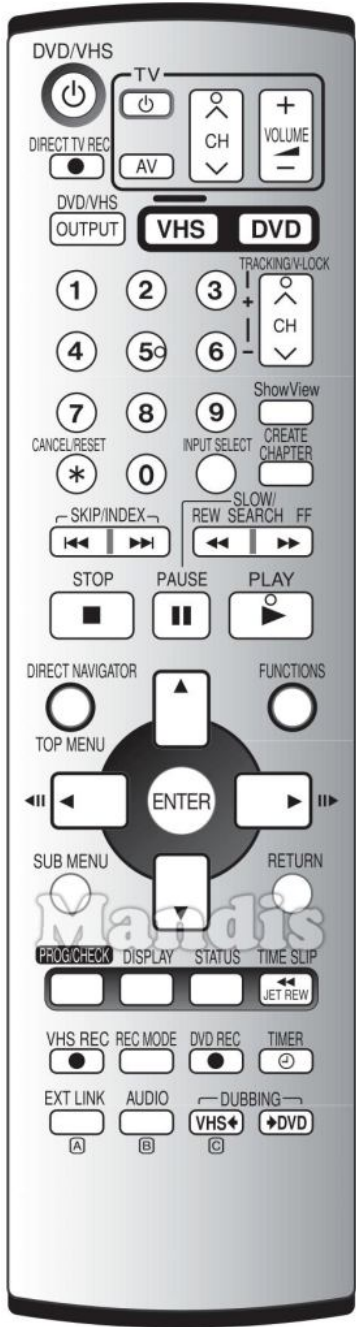

Original	Replacement
 VHS/DVD Power	 Power
 Direct TV Rec	 Subt
 VHS/DVD	 Smart
 1	 1
 2	 2
 3	 3
 4	 4
 5	 5
 6	 6
 7	 7
 8	 8
 9	 9
 0	 0
 Cancel / Reset	 Exit
 Input Select	 Guide
 CH+ / Tracking/V-Lock+	 Ch +
 CH- / Tracking/V-Lock-	 Ch -

Original	Replacement
 Create Chapter	 TV/R
 I<< Skip	 I<<
 Skip >>I	 >>I
 REW / << Slow/Search	 <<
 FF / Slow/Search	 >>
 Stop	 Stop
 Pause	 Pause
 Play	 Play
 Direct Navigator / Top Menu	 D. Menu
 Functions	 List
 Up	 Up
 Left	 Left
 Enter	 Ok
 Right	 Right
 Down	 Down
 Sub Menu	 Menu
 Return	 Back

	Original	Replacement		Original	Replacement
	Prog / Check	SLEEP			
	Display	INFO			
	Status	MEDIA			
	Time Slip	VOL			
	Timer	AV			
	Ext Link	3D			
	Audio / B	DUAL			
	Dubbing	D			

	Original	Replacement	Original	Replacement
	Power			
	AV			
	Volume+			
	Volume-			
	CH+			
	CH-			

Original		Replacement		Original		Replacement	
	VHS/DVD Power		Power		ShowView		Media
	Direct TV Rec		Subt		I<< Index		I<<
	VHS/DVD		Smart		Index >>I		>>I
	1		1		REW		<<
	2		2		FF		>>
	3		3		Stop		Stop
	4		4		Pause		Pause
	5		5		Play		Play
	6		6		Up		Up
	7		7		Left		Left
	8		8		Enter		Ok
	9		9		Right		Right
	0		0		Down		Down
	Cancel / Reset		Exit		Return		Back
	Input Select		AV		Prog/Check		Sleep
	CH+ / Tracking/V-Lock+		Ch +		Display		Info
	CH- / Tracking/V-Lock-		Ch -		Jet Rew		Shift + <<