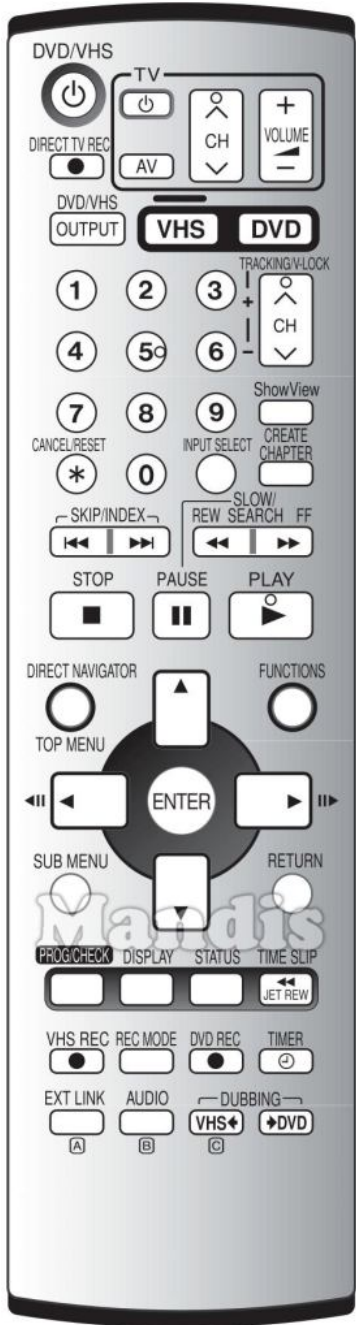

Original	Replacement
 VHS/DVD Power	 Power
 Direct TV Rec	 Subt
 VHS/DVD	 Smart
 1	 1
 2	 2
 3	 3
 4	 4
 5	 5
 6	 6
 7	 7
 8	 8
 9	 9
 0	 0
 Cancel / Reset	 Exit
 Input Select	 Guide
 CH+ / Tracking/V-Lock+	 Ch +
 CH- / Tracking/V-Lock-	 Ch -

Original	Replacement
 Create Chapter	 TV/R
 I<< Skip	 I<<
 Skip >>I	 >>I
 REW / << Slow/Search	 <<
 FF / Slow/Search	 >>
 Stop	 Stop
 Pause	 Pause
 Play	 Play
 Direct Navigator / Top Menu	 D. Menu
 Functions	 List
 Up	 Up
 Left	 Left
 Enter	 Ok
 Right	 Right
 Down	 Down
 Sub Menu	 Menu
 Return	 Back

	Original	Replacement		Original	Replacement
	Prog / Check	 Sleep			
	Display	 Info			
	Status	 Media			
	Time Slip	 Vol +			
	Timer	 AV			
	Ext Link	 3D			
	Audio / B	 Dual			
	Dubbing	 Blue			

	Original	Replacement	Original	Replacement
	Power			
	AV			
	Volume+			
	Volume-			
	CH+			
	CH-			

Original		Replacement		Original		Replacement	
	VHS/DVD Power		Power		ShowView		Media
	Direct TV Rec		Subt		I<< Index		I<<
	VHS/DVD		Smart		Index >>I		>>I
	1		1		REW		<<
	2		2		FF		>>
	3		3		Stop		Stop
	4		4		Pause		Pause
	5		5		Play		Play
	6		6		Up		Up
	7		7		Left		Left
	8		8		Enter		Ok
	9		9		Right		Right
	0		0		Down		Down
	Cancel / Reset		Exit		Return		Back
	Input Select		AV		Prog/Check		Sleep
	CH+ / Tracking/V-Lock+		Ch +		Display		Info
	CH- / Tracking/V-Lock-		Ch -		Jet Rew		Shift + <<