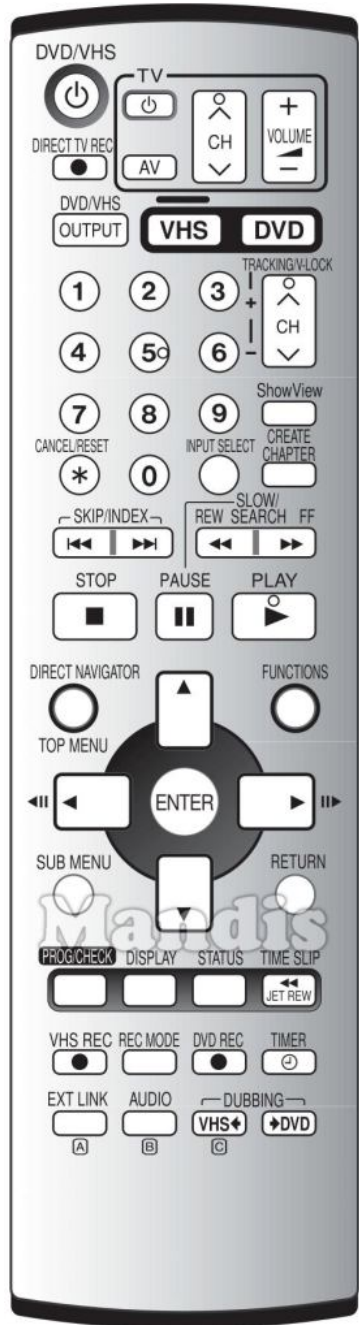

Original	Replacement
 VHS/DVD Power	 Power
 Direct TV Rec	 Subt
 VHS/DVD	 Smart
 1	 1
 2	 2
 3	 3
 4	 4
 5	 5
 6	 6
 7	 7
 8	 8
 9	 9
 0	 0
 Cancel / Reset	 Exit
 Input Select	 Guide
 CH+ / Tracking/V-Lock+	 Ch +
 CH- / Tracking/V-Lock-	 Ch -

Original	Replacement
 Create Chapter	 TV/R
 I<< Skip	 I<<
 Skip >>I	 >>I
 REW / << Slow/Search	 <<
 FF / Slow/Search	 >>
 Stop	 Stop
 Pause	 Pause
 Play	 Play
 Direct Navigator / Top Menu	 D. Menu
 Functions	 List
 Up	 Up
 Left	 Left
 Enter	 Ok
 Right	 Right
 Down	 Down
 Sub Menu	 Menu
 Return	 Back

	Original	Replacement		Original	Replacement
	Prog / Check	 Sleep			
	Display	 Info			
	Status	 Media			
	Time Slip	 Vol +			
	Timer	 AV			
	Ext Link	 3D			
	Audio / B	 Dual			
	Dubbing	 Blue			

	Original	Replacement	Original	Replacement
	Power			
	AV			
	Volume+			
	Volume-			
	CH+			
	CH-			

Original		Replacement		Original		Replacement	
	VHS/DVD Power		Power		ShowView		Media
	Direct TV Rec		Subt		I<< Index		I<<
	VHS/DVD		Smart		Index >>I		>>I
	1		1		REW		<<
	2		2		FF		>>
	3		3		Stop		Stop
	4		4		Pause		Pause
	5		5		Play		Play
	6		6		Up		Up
	7		7		Left		Left
	8		8		Enter		Ok
	9		9		Right		Right
	0		0		Down		Down
	Cancel / Reset		Exit		Return		Back
	Input Select		AV		Prog/Check		Sleep
	CH+ / Tracking/V-Lock+		Ch +		Display		Info
	CH- / Tracking/V-Lock-		Ch -		Jet Rew		Shift + <<