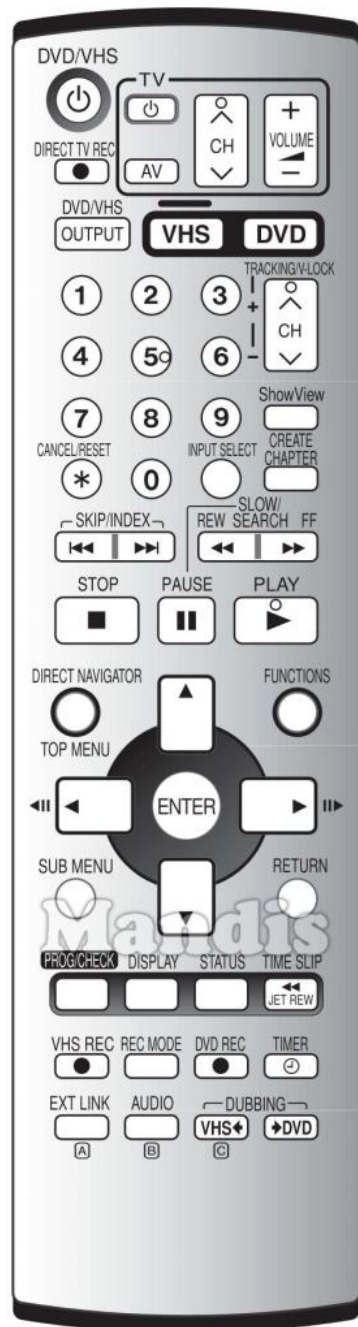

Original	Replacement
 VHS/DVD Power	 Power
 Direct TV Rec	 Subt
 VHS/DVD	 Smart
 1	 1
 2	 2
 3	 3
 4	 4
 5	 5
 6	 6
 7	 7
 8	 8
 9	 9
 0	 0
 Cancel / Reset	 Exit
 Input Select	 Guide
 CH+ / Tracking/V-Lock+	 Ch +
 CH- / Tracking/V-Lock-	 Ch -

Original	Replacement
 Create Chapter	 TV/R
 I<< Skip	 I<<
 Skip >>I	 >>I
 REW / << Slow/Search	 <<
 FF / Slow/Search	 >>
 Stop	 Stop
 Pause	 Pause
 Play	 Play
 Direct Navigator / Top Menu	 D. Menu
 Functions	 List
 Up	 Up
 Left	 Left
 Enter	 Ok
 Right	 Right
 Down	 Down
 Sub Menu	 Menu
 Return	 Back

	Original	Replacement		Original	Replacement
	Prog / Check	 Sleep			
	Display	 Info			
	Status	 Media			
	Time Slip	 Vol +			
	Timer	 AV			
	Ext Link	 3D			
	Audio / B	 Dual			
	Dubbing	 Blue			

	Original	Replacement	Original	Replacement
	Power			
	AV			
	Volume+			
	Volume-			
	CH+			
	CH-			

Original		Replacement		Original		Replacement	
	VHS/DVD Power		Power		ShowView		Media
	Direct TV Rec		Subt		I<< Index		I<<
	VHS/DVD		Smart		Index >>I		>>I
	1		1		REW		<<
	2		2		FF		>>
	3		3		Stop		Stop
	4		4		Pause		Pause
	5		5		Play		Play
	6		6		Up		Up
	7		7		Left		Left
	8		8		Enter		Ok
	9		9		Right		Right
	0		0		Down		Down
	Cancel / Reset		Exit		Return		Back
	Input Select		AV		Prog/Check		Sleep
	CH+ / Tracking/V-Lock+		Ch +		Display		Info
	CH- / Tracking/V-Lock-		Ch -		Jet Rew		Shift + <<