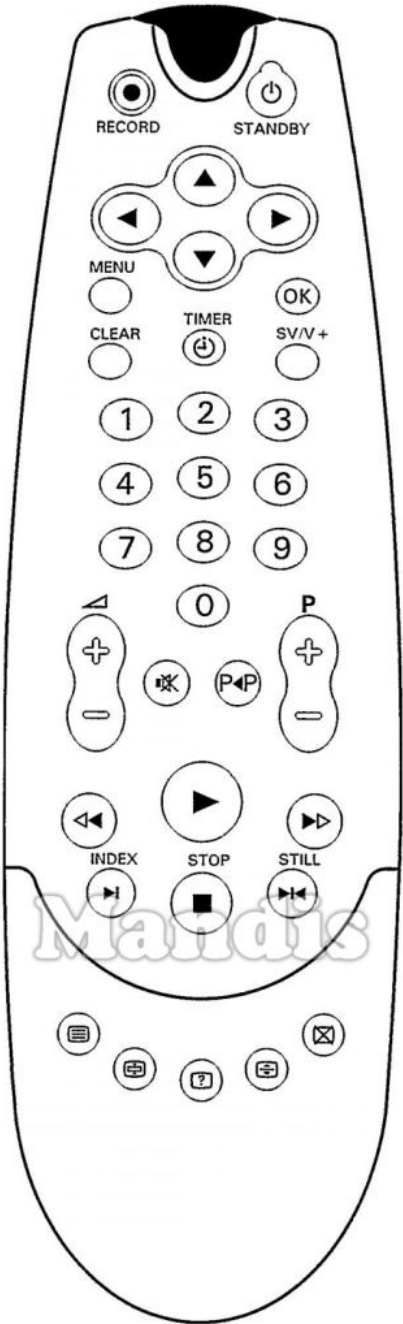

Original		Replacement		Original		Replacement	
	Standby		Power		6		6
	Record		Rec		7		7
	Up		Up		8		8
	Left		Left		9		9
	Right		Right		0		0
	Down		Down		Vol+		Vol +
	→>		Smart		Vol-		Vol -
	OK		Ok		Mute		Mute
	Menu		Menu		P<P		Pre Ch
	Clear		Exit		P+		Ch +
	Timer		AV		P-		Ch -
	SV/V+		Media		Play		Play
	1		1		<<		<<
	2		2		>>		>>
	3		3		>I / Index		>>I
	4		4		Stop		Stop
	5		5		>I< Still		Pause

	Original	Replacement	Original	Replacement
	Teletext	 Text		
	Hold	 Red		
	Reveal	 Green		
	Size	 Yellow		
	Cancel	 Blue		