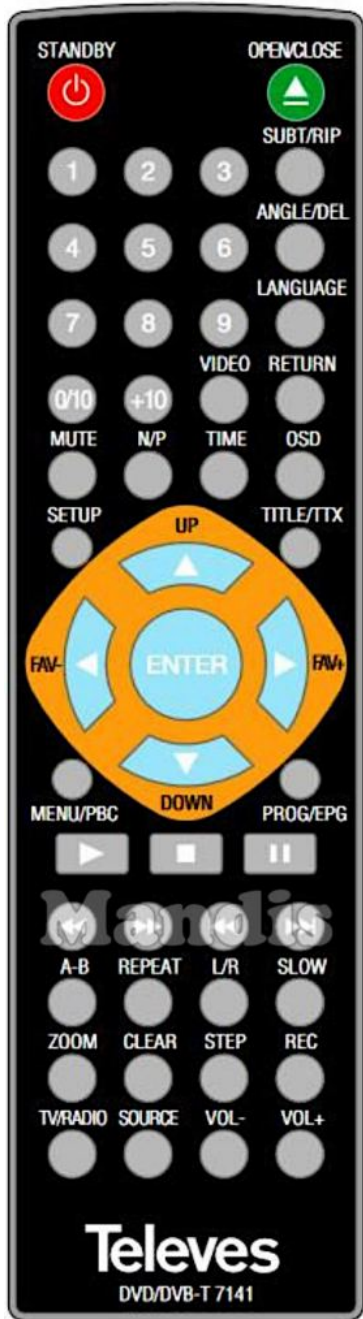

Original		Replacement		Original		Replacement	
	Standby		Power		Title / TTX		Text / Goto
	Mute		Mute / Dimmer		Source		AV / Input / RDS
	Play		Play / Slow		Menu / PBC		Menu / Home
	Pause		Pause / Step / Freeze		Up		Up
	Stop		Stop / Hold		Left / Fav-		Left
	Rec		Rec / Rec Mode		Enter		OK
	<<		<< / Tune-		Right / Fav+		Right
	>>		>> / Tune+		Clear		Exit / Cancel / Clear
	I<<		I<< / Preset-		Down		Down
	>>I		>>I / Preset+		Return		Back / Return
	Language		Audio / Lang I/II		Vol+		Vol+
	SUBT / RIP		Subtitle / EQ		L/R		Smart / List
	Open / Close		Eject / Surround		Vol-		Vol-
	Zoom		Zoom / Size		OSD		Display / Media
	Time		Sleep / Timer		1		1
	TV / Radio		TV/Radio /		2		2
	Setup		Setup / OPT /		3		3

Original	Replacement
[4]	[VIDEO] 4
[5]	[TAPE] 5
[6]	[TUNER] 6
[7]	[AUX - HDD] 7
[8]	[USB] 8
[9]	[BLUETOOTH] 9
[+10]	[GUIDE EPG] Guide / EPG / -/--
[+10]	[HDMI - BAT] 0
[REPEAT]	[APP] Green / APP / Repeat
[A-B]	[YouTube] Yellow / YouTube / Repeat
[SLOW]	[SHIFT] + [SLOW] Shift + Play /
[STEP]	[SHIFT] + [STEP - FREEZE] Shift + Pause / Step /
[PROG/EPG]	[SHIFT] + [PROGRAM TV/RADIO] Shift + TV/Radio / Program
[ANGLE/DEL]	[SHIFT] + [RETURN BACK] Shift + Back / Return
[N/P]	[SHIFT] + [MEDIA DISPLAY] Shift + Display / Media
[VIDEO]	[SHIFT] + [VIDEO] 4 Shift + 4
[PROG/EPG]	[SHIFT] + [GUIDE EPG] Shift + Guide / EPG / -/--