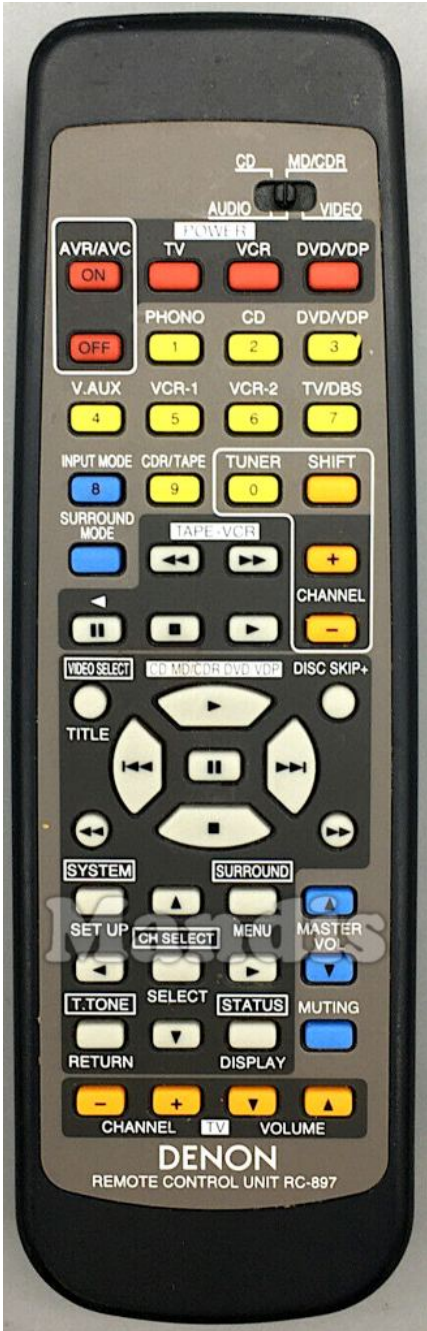

Original	Replacement	Original	Replacement
 AVR/AVC On	 Power	 << Tape/VCR	 Shift + <<
 AVR/AVC Off	 Shift + Power	 </Pause	 Shift + Play
 Power Tv	 TV/R	 > Tape/VCR	 Shift + Pause
 Power VCR	 Smart	 >> Tape/VCR	 Shift + >>
 Power DVD/VDP	 Media	 Stop Tape/VCR	 Shift + Stop
 PHONO	 1	 CH+	 Ch +
 CD	 2	 CH-	 Ch -
 DVD/VDP	 3	 Disc Skip+	 Blue
 VCR-1	 4	 Play	 Play
 VCR-2	 5	 Stop	 Stop
 TV/DBS	 6	 Pause	 Pause
 CDR/Tape	 7	 >>I	 >>I
 TUNER	 8	 I<<	 I<<
 Shift	 9	 CD/MD/CDR-DVD/VDP >>	 >>
 Video Select	 0	 <<	 <<
 Input Mode	 Guide	 System/Setup	 Menu
 Surround Mode	 Pre Ch	 Surround/Menu	 D. Menu

Original	Replacement	Original	Replacement
T.Tone/Return	Back		
Status/Display	Info		
Up	Up		
Down	Down		
Right	Right		
Left	Left		
CH.Select/Select	Ok		
Master Volume	Vol +		
Master Volum	Vol -		
Muting	Mute		
Tv Vol+	Shift + Vol +		
Tv Vol-	Shift + Vol -		
Tv CH+	Shift + Ch +		
Tv CH-	Shift + Ch -		

Original	Replacement	Original	Replacement
 AVR/AVC On	 Power	 T.Tone/Return	 Back
 AVR/AVC Off	 Shift + Power	 Status/Display	 Info
 CH+	 Ch +	 Up	 Up
 CH-	 Ch -	 Down	 Down
 Deck-VCR >>	 >>	 Right	 Right
 << Deck-VCR	 <<	 Left	 Left
 Deck-VCR >	 Shift + Pause	 CH.Select/Select	 Ok
 Stop Deck-VCR	 Shift + Stop		
 Title	 Exit		
 Disc Skip+	 Blue		
 Play	 Play		
 Pause	 Pause		
 Stop	 Stop		
 >>I	 >>I		
 I<<	 I<<		
 System/Setup	 Menu		
 Surround/Menu	 D. Menu		