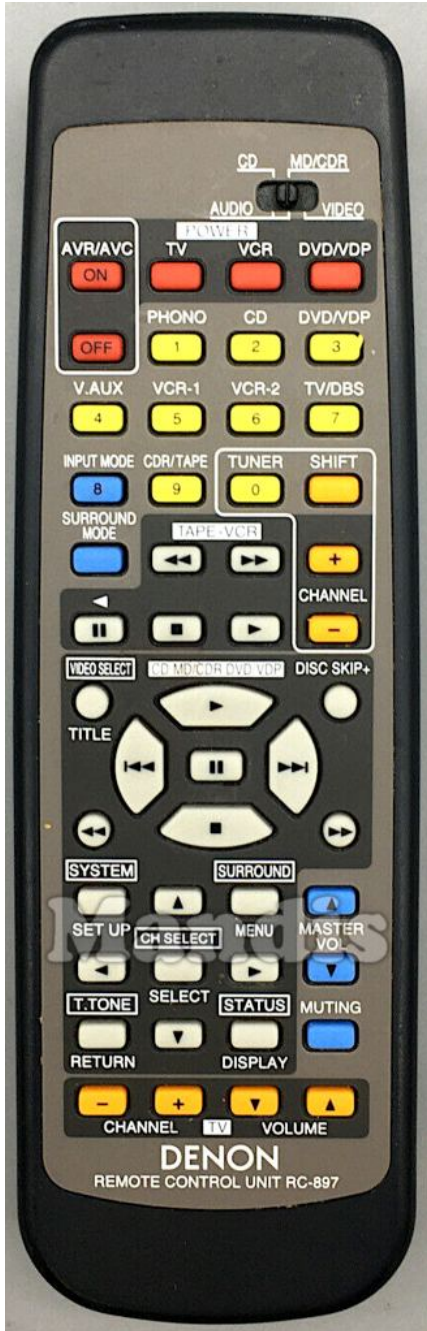

Original	Replacement	Original	Replacement
 AVR/AVC On	 Power	 << Tape/VCR	 Shift + <<
 AVR/AVC Off	 Shift + Power	 </Pause	 Shift + Play
 Power Tv	 TV/R	 > Tape/VCR	 Shift + Pause
 Power VCR	 Smart	 >> Tape/VCR	 Shift + >>
 Power DVD/VDP	 Media	 Stop Tape/VCR	 Shift + Stop
 PHONO	 1	 CH+	 Ch +
 CD	 2	 CH-	 Ch -
 DVD/VDP	 3	 Disc Skip+	 Blue
 VCR-1	 4	 Play	 Play
 VCR-2	 5	 Stop	 Stop
 TV/DBS	 6	 Pause	 Pause
 CDR/Tape	 7	 >>I	 >>I
 TUNER	 8	 I<<	 I<<
 Shift	 9	 CD/MD/CDR-DVD/VDP >>	 >>
 Video Select	 0	 <<	 <<
 Input Mode	 Guide	 System/Setup	 Menu
 Surround Mode	 Pre Ch	 Surround/Menu	 D. Menu

Original	Replacement	Original	Replacement
T.Tone/Return	Back		
Status/Display	Info		
Up	Up		
Down	Down		
Right	Right		
Left	Left		
CH.Select/Select	Ok		
Master Volume	Vol +		
Master Volum	Vol -		
Muting	Mute		
Tv Vol+	Shift + Vol +		
Tv Vol-	Shift + Vol -		
Tv CH+	Shift + Ch +		
Tv CH-	Shift + Ch -		

Original	Replacement	Original	Replacement
 AVR/AVC On	 Power	 T.Tone/Return	 Back
 AVR/AVC Off	 Shift + Power	 Status/Display	 Info
 CH+	 Ch +	 Up	 Up
 CH-	 Ch -	 Down	 Down
 Deck-VCR >>	 >>	 Right	 Right
 << Deck-VCR	 <<	 Left	 Left
 Deck-VCR >	 Shift + Pause	 CH.Select/Select	 Ok
 Stop Deck-VCR	 Shift + Stop		
 Title	 Exit		
 Disc Skip+	 Blue		
 Play	 Play		
 Pause	 Pause		
 Stop	 Stop		
 >>I	 >>I		
 I<<	 I<<		
 System/Setup	 Menu		
 Surround/Menu	 D. Menu		