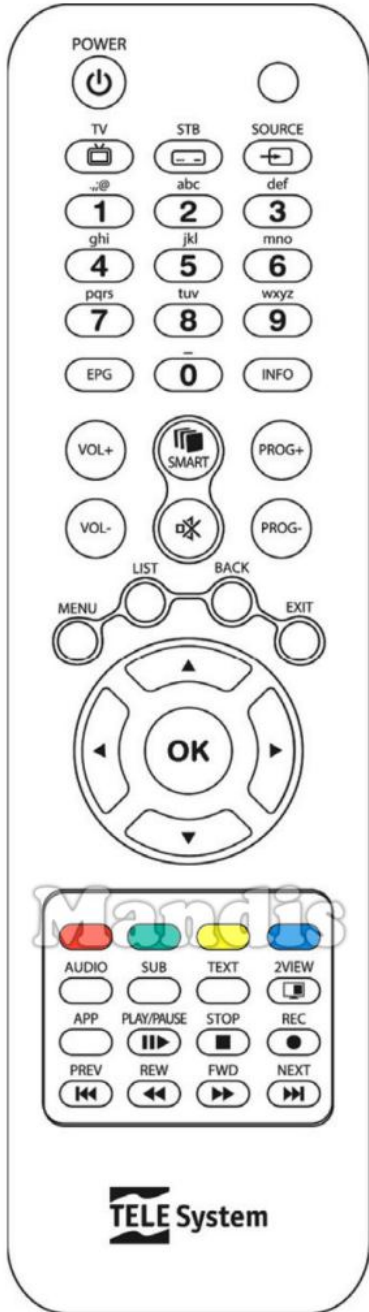

Original		Replacement		Original		Replacement	
	Power		Power		Prog+		Ch +
	1		1		Prog-		Ch -
	2		2		Menu		Menu
	3		3		List		List
	4		4		Back		Back
	5		5		Exit		Exit
	6		6		Up		Up
	7		7		Left		Left
	8		8		OK		Ok
	9		9		Right		Right
	0		0		Down		Down
	EPG		Guide		Red		Red
	Info		Info		Green		Green
	Vol+		Vol +		Yellow		Yellow
	Vol-		Vol -		Blue		Blue
	Smart		Smart		Audio		Dual
	Mute		Mute		Sub		Subt

Original	Replacement	Original	Replacement
 Text	 Text		
 2View	 TV/R		
 APP	 Media		
 Play / Pause	 Play		
 Play / Pause	 Pause		
 Stop	 Stop		
 Rec	 Rec		
 I<< PREV	 I<<		
 >>I NEXT	 >>I		
 << REW	 <<		
 >> FWD	 >>		