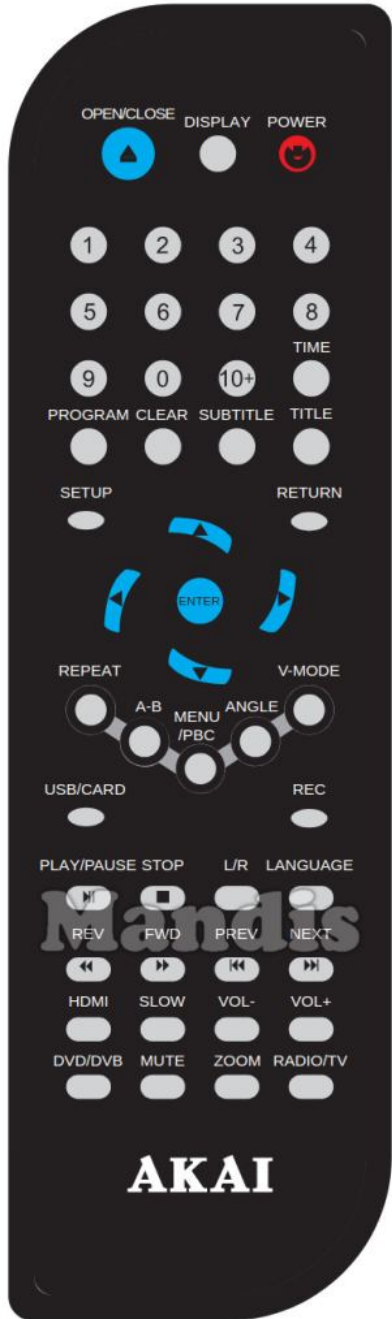

Original	Replacement
 Power	 Power
 Open/Close	 Eject
 Display	 Info
 1	 1
 2	 2
 3	 3
 4	 4
 5	 5
 6	 6
 7	 7
 8	 8
 9	 9
 0	 0
 10+	 Guide
 Time	 AV
 Program	 Sleep
 Clear	 Exit

Original	Replacement
 Subtitle	 Subt
 Title	 Text
 Setup	 Options
 Return	 Back
 Up	 Up
 Right	 Right
 Down	 Down
 Left	 Left
 Enter	 Ok
 Repeat	 Shift + Text
 A-B	 D. Menu
 Menu / PBC	 Menu
 Angle	 Format
 V-Mode	 3D
 USB / CARD	 Media
 Rec	 Rec
 Play	 Play

Original		Replacement		Original		Replacement	
	Pause		Pause				
	Stop		Stop				
	L / R		Yellow				
	Language		Dual				
	<< Rew		<<				
	>> Fwd		>>				
	I<< Prev		I<<				
	>>I Next		>>I				
	HDMI		Smart				
	Slow		Shift + Play				
	Vol-		Vol -				
	Vol+		Vol +				
	DVD / DVB		Red				
	Mute		Mute				
	Zoom		Shift + Eject				
	Radio / Tv		TV/R				