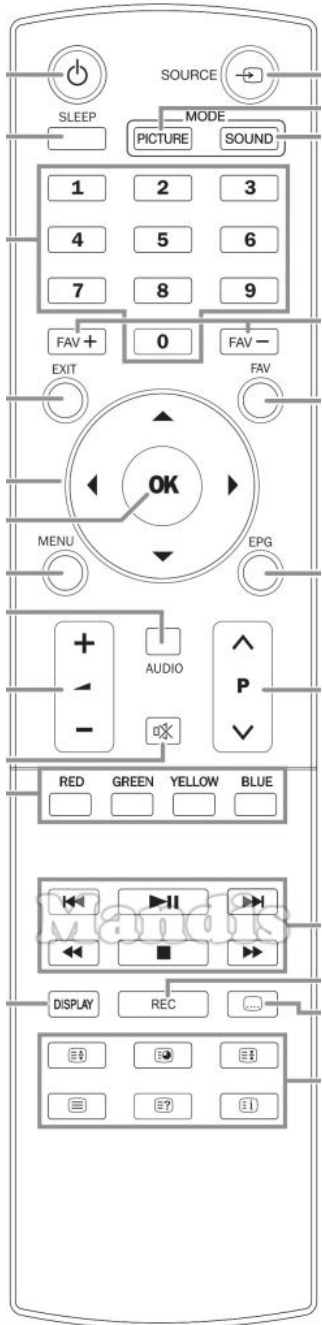

Original	Replacement
	 Power
	 AV / Input / RDS
	 Sleep / Timer
	 Picture / Format
	 Sound / Title
	 1
	 2
	 3
	 4
	 5
	 6
	 7
	 8
	 9
	 Shift + Up
	 0
	 Shift + Down

Original	Replacement
	 Exit / Cancel / Clear
	 Up
	 Fav / Marker / PC
	 Left
	 OK
	 Right
	 Menu / Home
	 Down
	 Guide / EPG / -/--
	 Vol+
	 Audio / Lang I/II
	 CH+ / Page+
	 Vol-
	 Mute / Dimmer
	 CH- / Page-
	 Red / Netflix / Search
	 Green / APP / Repeat

Original		Replacement		Original		Replacement	
	Yellow		Yellow / YouTube / Repeat		[≡i]		Smart / List
	Blue		Blue / Prime Video / Random				
	I<<		I<< / Preset-				
	Pause		Pause / Step / Freeze				
	Play		Play / Slow				
	>>I		>>I / Preset+				
	<<		<< / Tune-				
	Stop		Stop / Hold				
	>>		>> / Tune+				
	Display		Display / Media				
	Rec		Rec / Rec Mode				
	[...]		Subtitle / EQ				
	[≡◆]		Zoom / Size				
	[≡o]		Eject / Surround				
	[≡+]		Shift + Stop /				
	[≡]		Text / Goto				
	[≡?]		Info / Angle				